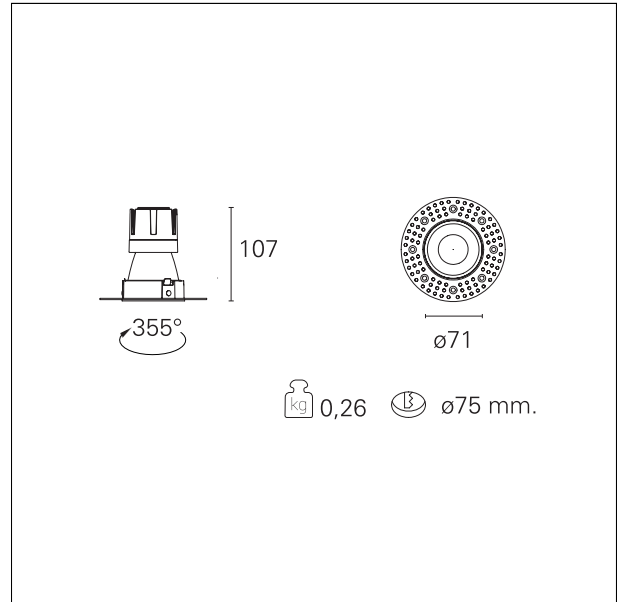

#### DESCRIPTION

Nemo TL is the trimless series of the Nemo family designed for installations in plasterboard false ceilings with no visible edge. Models up to 24W are equipped with a pre-drilled fixed frame for direct fixing of the luminaire to the false ceiling; The 33W and 42W models are equipped with height-adjustable fixing frame. Nemo TL Comfort is the solution for installations with maximum visual comfort; thanks to its 48 ° cut off, the TL Comfort version of the Nemo series guarantees maximum control of direct glare. The lighting modules are all equipped with the latest generation of LEDs (CRI > 90 and SDCM < 3). The interchangeable secondary reflectors are available in four different satin finishes and allow you to aesthetically characterize the system even after the first installation without changing the lighting performance. The safety cable supplied prevents accidental drops and the "fast plug" connection system to the driver allows quick and safe installation.

#### PRODUCTS CHARACTERISTICS

installation type	<b>trimless recessed</b>
material	<b>Aluminum</b>
Color	<b>Matt bronze</b>
Power	<b>10 W</b>
Lumen output - Full emission	<b>956 lm</b>
Efficacy	<b>96 lm/W</b>
Diameter	<b>Ø 71 mm.</b>
Dimensions	<b>h 107 mm.</b>
net weight	<b>0,26 kg.</b>

#### HOLE RECESS DIMENSIONS

hole recess diameter	<b>Ø 75 mm.</b>
----------------------	-----------------