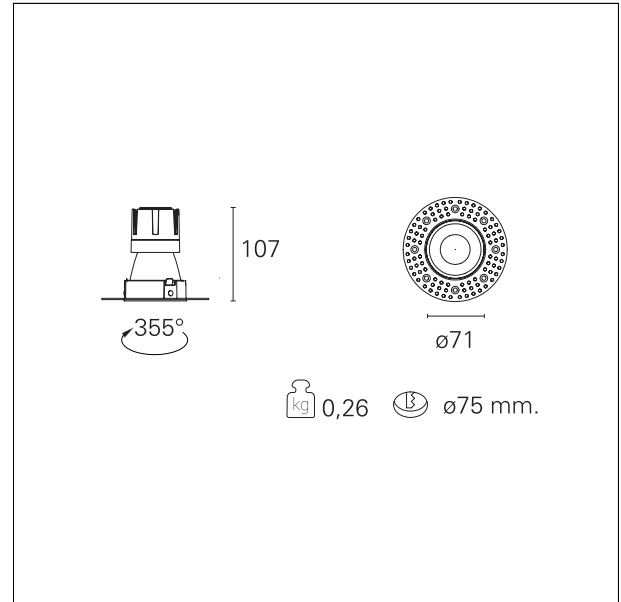

#### DESCRIPTION

Nemo TL is the trimless series of the Nemo family designed for installations in plasterboard false ceilings with no visible edge. Models up to 24W are equipped with a pre-drilled fixed frame for direct fixing of the luminaire to the false ceiling; The 33W and 42W models are equipped with height-adjustable fixing frame. Nemo TL Comfort is the solution for installations with maximum visual comfort; thanks to its 48 ° cut off, the TL Comfort version of the Nemo series guarantees maximum control of direct glare. The lighting modules are all equipped with the latest generation of LEDs (CRI > 90 and SDCM < 3). The interchangeable secondary reflectors are available in four different satin finishes and allow you to aesthetically characterize the system even after the first installation without changing the lighting performance. The safety cable supplied prevents accidental drops and the "fast plug" connection system to the driver allows quick and safe installation.

#### PRODUCTS CHARACTERISTICS

installation type	<b>trimless recessed</b>
material	<b>Aluminum</b>
Color	<b>Matt bronze</b>
Power	<b>10 W</b>
Lumen output - Full emission	<b>956 lm</b>
Efficacy	<b>96 lm/W</b>
Diameter	<b>Ø 71 mm.</b>
Dimensions	<b>h 107 mm.</b>
net weight	<b>0,26 kg.</b>

#### HOLE RECESS DIMENSIONS

hole recess diameter	<b>Ø 75 mm.</b>
----------------------	-----------------