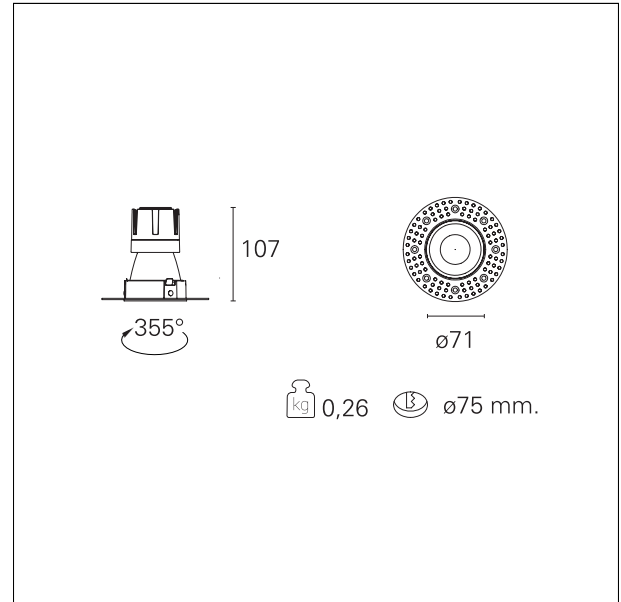

Nemo TL Comfort

RTT22405 - Trimless + Matt Bronze Reflector - 10 W - 920 lumen / 3000 K / CRI >90

DESCRIPTION

Nemo TL is the trimless series of the Nemo family designed for installations in plasterboard false ceilings with no visible edge. Models up to 24W are equipped with a pre-drilled fixed frame for direct fixing of the luminaire to the false ceiling; The 33W and 42W models are equipped with height-adjustable fixing frame. Nemo TL Comfort is the solution for installations with maximum visual comfort; thanks to its 48 ° cut off, the TL Comfort version of the Nemo series guarantees maximum control of direct glare. The lighting modules are all equipped with the latest generation of LEDs (CRI > 90 and SDCM < 3). The interchangeable secondary reflectors are available in four different satin finishes and allow you to aesthetically characterize the system even after the first installation without changing the lighting performance. The safety cable supplied prevents accidental drops and the "fast plug" connection system to the driver allows quick and safe installation.

Switch

On+Off

PRODUCTS CHARACTERISTICS

installation type	trimless recessed
material	Aluminum
Color	Matt bronze
Power	10 W
Lumen output - Full emission	910 lm
Efficacy	91 lm/W
Diameter	Ø 71 mm.
Dimensions	h 107 mm.
net weight	0,26 kg.

optical compartment IP rate	IP40
recessed compartment IP rate	IP20
IK	IK02

HOLE RECESS DIMENSIONS

hole recess diameter	Ø 75 mm.
----------------------	-----------------

ENERGY CLASSIFICATION

This luminaire contains built-in LED lamps.

luminous effect	flood
optic	38°
Beam angle - direct	38°
UGR	≤ 17
Cut Hood	48°

PHOTOMETRIC