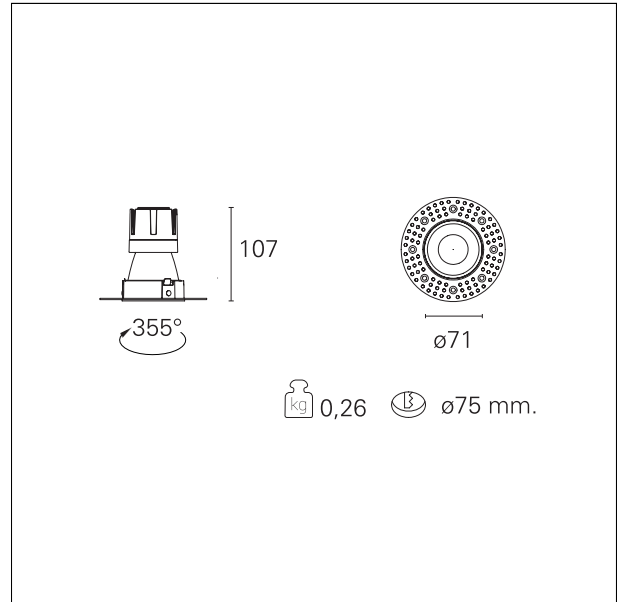

### Nemo TL Comfort

**RTT22405PD** - Trimless + Matt Bronze Reflector - 10 W - 920 lumen / 3000 K / CRI >90

#### DESCRIPTION

Nemo TL is the trimless series of the Nemo family designed for installations in plasterboard false ceilings with no visible edge. Models up to 24W are equipped with a pre-drilled fixed frame for direct fixing of the luminaire to the false ceiling; The 33W and 42W models are equipped with height-adjustable fixing frame. Nemo TL Comfort is the solution for installations with maximum visual comfort; thanks to its 48 ° cut off, the TL Comfort version of the Nemo series guarantees maximum control of direct glare. The lighting modules are all equipped with the latest generation of LEDs (CRI > 90 and SDCM < 3). The interchangeable secondary reflectors are available in four different satin finishes and allow you to aesthetically characterize the system even after the first installation without changing the lighting performance. The safety cable supplied prevents accidental drops and the "fast plug" connection system to the driver allows quick and safe installation.

#### PRODUCTS CHARACTERISTICS

installation type	<b>trimless recessed</b>
material	<b>Aluminum</b>
Color	<b>Matt bronze</b>
Power	<b>10 W</b>
Lumen output - Full emission	<b>910 lm</b>
Efficacy	<b>91 lm/W</b>
Diameter	<b>Ø 71 mm.</b>
Dimensions	<b>h 107 mm.</b>
net weight	<b>0,26 kg.</b>

#### HOLE RECESS DIMENSIONS

hole recess diameter	<b>Ø 75 mm.</b>
----------------------	-----------------