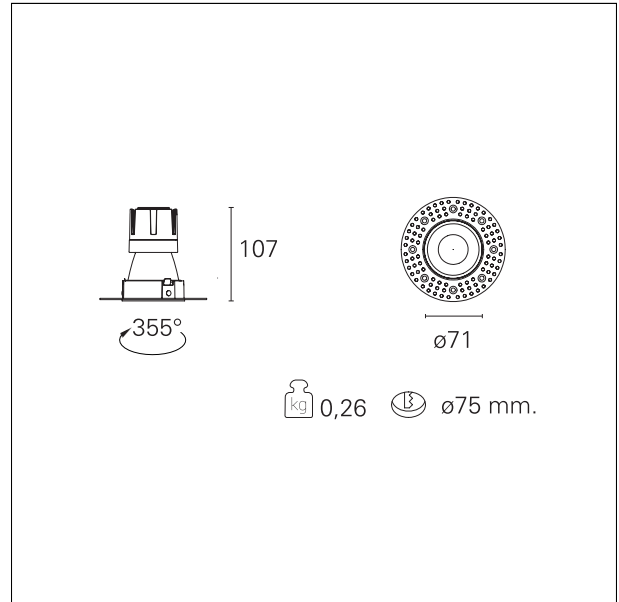

#### DESCRIPTION

Nemo TL is the trimless series of the Nemo family designed for installations in plasterboard false ceilings with no visible edge. Models up to 24W are equipped with a pre-drilled fixed frame for direct fixing of the luminaire to the false ceiling; The 33W and 42W models are equipped with height-adjustable fixing frame. Nemo TL Comfort is the solution for installations with maximum visual comfort; thanks to its 48 ° cut off, the TL Comfort version of the Nemo series guarantees maximum control of direct glare. The lighting modules are all equipped with the latest generation of LEDs (CRI > 90 and SDCM < 3). The interchangeable secondary reflectors are available in four different satin finishes and allow you to aesthetically characterize the system even after the first installation without changing the lighting performance. The safety cable supplied prevents accidental drops and the "fast plug" connection system to the driver allows quick and safe installation.

#### PRODUCTS CHARACTERISTICS

installation type	<b>trimless recessed</b>
material	<b>Aluminum</b>
Color	<b>Matt bronze</b>
Power	<b>10 W</b>
Lumen output - Full emission	<b>910 lm</b>
Efficacy	<b>91 lm/W</b>
Diameter	<b>Ø 71 mm.</b>
Dimensions	<b>h 107 mm.</b>
net weight	<b>0,26 kg.</b>

#### HOLE RECESS DIMENSIONS

hole recess diameter	<b>Ø 75 mm.</b>
----------------------	-----------------