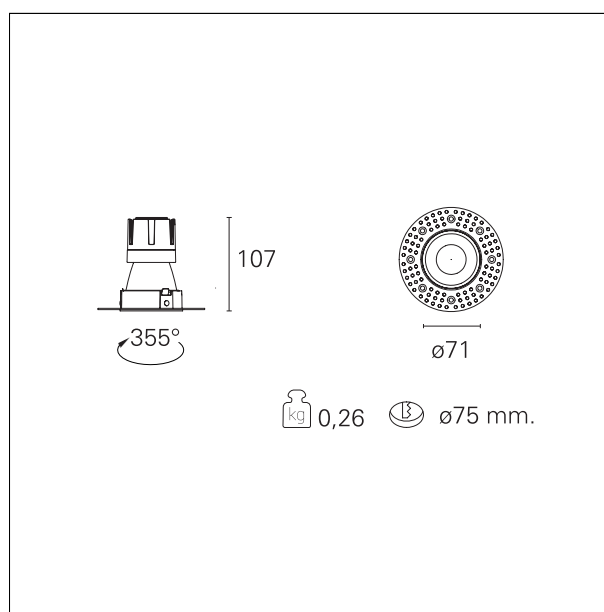

Nemo TL Comfort

RTT22405CA - Trimless + Matt Bronze Reflector - 10 W - 920 lumen / 3000 K / CRI >90

DESCRIPTION

Nemo TL is the trimless series of the Nemo family designed for installations in plasterboard false ceilings with no visible edge. Models up to 24W are equipped with a pre-drilled fixed frame for direct fixing of the luminaire to the false ceiling; The 33W and 42W models are equipped with height-adjustable fixing frame. Nemo TL Comfort is the solution for installations with maximum visual comfort; thanks to its 48 ° cut off, the TL Comfort version of the Nemo series guarantees maximum control of direct glare. The lighting modules are all equipped with the latest generation of LEDs (CRI > 90 and SDCM < 3). The interchangeable secondary reflectors are available in four different satin finishes and allow you to aesthetically characterize the system even after the first installation without changing the lighting performance. The safety cable supplied prevents accidental drops and the "fast plug" connection system to the driver allows quick and safe installation.

Switch

Casambi

PRODUCTS CHARACTERISTICS

installation type	trimless recessed
material	Aluminum
Color	Matt bronze
Power	10 W
Lumen output - Full emission	910 lm
Efficacy	91 lm/W
Diameter	Ø 71 mm.
Dimensions	h 107 mm.
net weight	0,26 kg.

optical compartment IP rate	IP40
recessed compartment IP rate	IP20
IK	IK02

HOLE RECESS DIMENSIONS

hole recess diameter	Ø 75 mm.
----------------------	-----------------

ENERGY CLASSIFICATION

This luminaire contains built-in LED lamps.

luminous effect	flood
optic	38°
Beam angle - direct	38°
UGR	≤ 17
Cut Hood	48°

PHOTOMETRIC