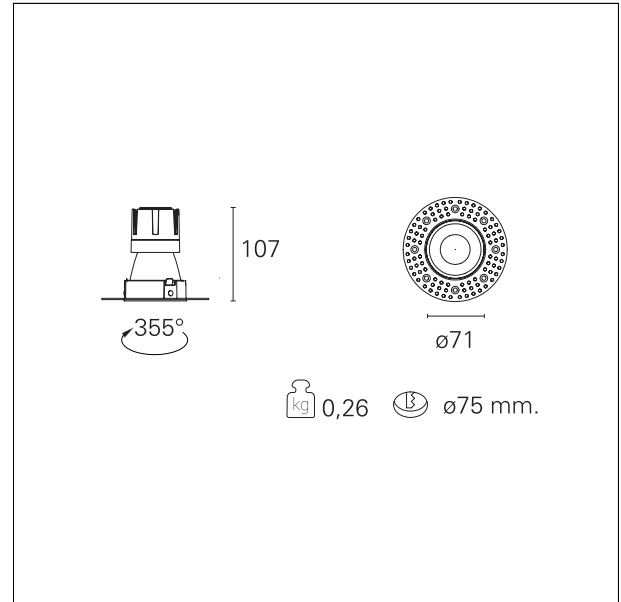

Nemo TL Comfort

RTT22404 - Trimless + Matt Bronze Reflector - 10 W - 920 lumen / 4000 K / CRI >90

DESCRIPTION

Nemo TL is the trimless series of the Nemo family designed for installations in plasterboard false ceilings with no visible edge. Models up to 24W are equipped with a pre-drilled fixed frame for direct fixing of the luminaire to the false ceiling; The 33W and 42W models are equipped with height-adjustable fixing frame. Nemo TL Comfort is the solution for installations with maximum visual comfort; thanks to its 48 ° cut off, the TL Comfort version of the Nemo series guarantees maximum control of direct glare. The lighting modules are all equipped with the latest generation of LEDs (CRI > 90 and SDCM < 3). The interchangeable secondary reflectors are available in four different satin finishes and allow you to aesthetically characterize the system even after the first installation without changing the lighting performance. The safety cable supplied prevents accidental drops and the "fast plug" connection system to the driver allows quick and safe installation.

Switch

On+Off

PRODUCTS CHARACTERISTICS

installation type	trimless recessed
material	Aluminum
Color	Matt bronze
Power	10 W
Lumen output - Full emission	950 lm
Efficacy	95 lm/W
Diameter	Ø 71 mm.
Dimensions	h 107 mm.
net weight	0,26 kg.

optical compartment IP rate	IP40
recessed compartment IP rate	IP20
IK	IK02

HOLE RECESS DIMENSIONS

hole recess diameter	Ø 75 mm.
----------------------	-----------------

ENERGY CLASSIFICATION

This luminaire contains built-in LED lamps.

luminous effect optic	flood
Beam angle - direct	24°
UGR	≤ 17
Cut Hood	48°

PHOTOMETRIC