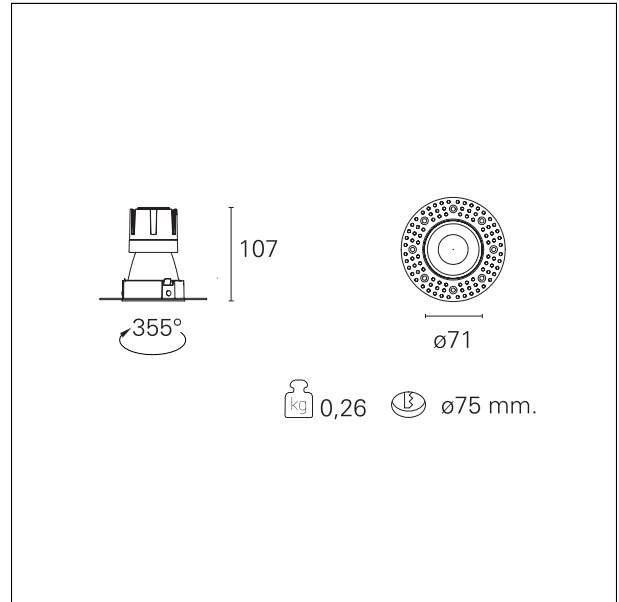

Nemo TL Comfort

RTT22404DM - Trimless + Matt Bronze Reflector - 10 W - 920 lumen / 4000 K / CRI >90

DESCRIPTION

Nemo TL is the trimless series of the Nemo family designed for installations in plasterboard false ceilings with no visible edge. Models up to 24W are equipped with a pre-drilled fixed frame for direct fixing of the luminaire to the false ceiling; The 33W and 42W models are equipped with height-adjustable fixing frame. Nemo TL Comfort is the solution for installations with maximum visual comfort; thanks to its 48 ° cut off, the TL Comfort version of the Nemo series guarantees maximum control of direct glare. The lighting modules are all equipped with the latest generation of LEDs (CRI > 90 and SDCM < 3). The interchangeable secondary reflectors are available in four different satin finishes and allow you to aesthetically characterize the system even after the first installation without changing the lighting performance. The safety cable supplied prevents accidental drops and the "fast plug" connection system to the driver allows quick and safe installation.

Switch 1...10V / Push

PRODUCTS CHARACTERISTICS

installation type	trimless recessed
material	Aluminum
Color	Matt bronze
Power	10 W
Lumen output - Full emission	950 lm
Efficacy	95 lm/W
Diameter	Ø 71 mm.
Dimensions	h 107 mm.
net weight	0,26 kg.

optical compartment IP rate	IP40
recessed compartment IP rate	IP20
IK	IK02

HOLE RECESS DIMENSIONS

hole recess diameter	Ø 75 mm.
----------------------	-----------------

ENERGY CLASSIFICATION

This luminaire contains built-in LED lamps.

RTT22404DM - Trimless + Matt Bronze Reflector - 10 W - 920 lumen / 4000 K / CRI >90

luminous effect	flood
optic	24°
Beam angle - direct	24°
UGR	≤ 17
Cut Hood	48°

PHOTOMETRIC