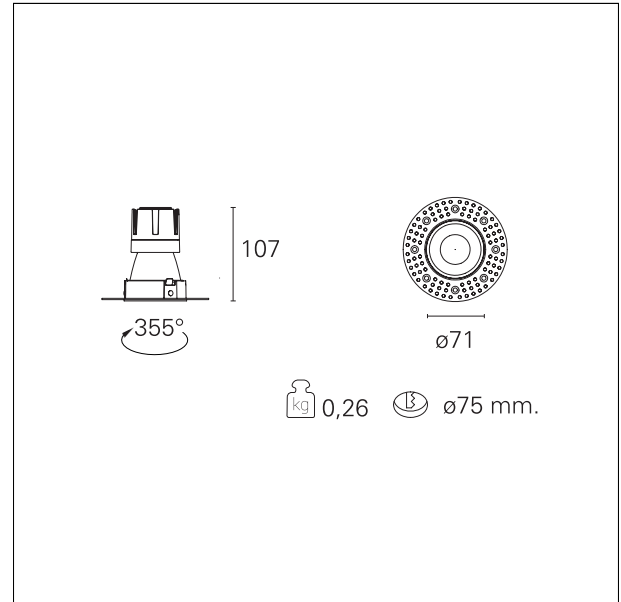

#### DESCRIPTION

Nemo TL is the trimless series of the Nemo family designed for installations in plasterboard false ceilings with no visible edge. Models up to 24W are equipped with a pre-drilled fixed frame for direct fixing of the luminaire to the false ceiling; The 33W and 42W models are equipped with height-adjustable fixing frame. Nemo TL Comfort is the solution for installations with maximum visual comfort; thanks to its 48 ° cut off, the TL Comfort version of the Nemo series guarantees maximum control of direct glare. The lighting modules are all equipped with the latest generation of LEDs (CRI > 90 and SDCM < 3). The interchangeable secondary reflectors are available in four different satin finishes and allow you to aesthetically characterize the system even after the first installation without changing the lighting performance. The safety cable supplied prevents accidental drops and the "fast plug" connection system to the driver allows quick and safe installation.

#### PRODUCTS CHARACTERISTICS

installation type	<b>trimless recessed</b>
material	<b>Aluminum</b>
Color	<b>Matt bronze</b>
Power	<b>10 W</b>
Lumen output - Full emission	<b>950 lm</b>
Efficacy	<b>95 lm/W</b>
Diameter	<b>Ø 71 mm.</b>
Dimensions	<b>h 107 mm.</b>
net weight	<b>0,26 kg.</b>

#### HOLE RECESS DIMENSIONS

hole recess diameter	<b>Ø 75 mm.</b>
----------------------	-----------------