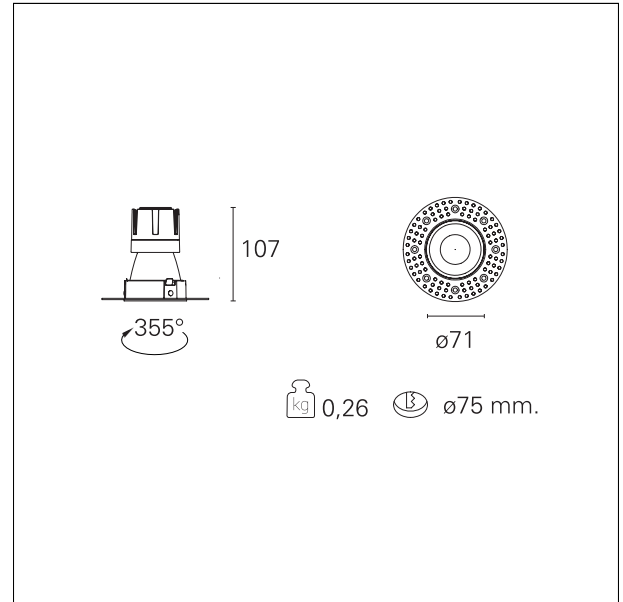

Nemo TL Comfort

RTT22403 - Trimless + Matt Bronze Reflector - 10 W - 920 lumen / 3000 K / CRI >90

DESCRIPTION

Nemo TL is the trimless series of the Nemo family designed for installations in plasterboard false ceilings with no visible edge. Models up to 24W are equipped with a pre-drilled fixed frame for direct fixing of the luminaire to the false ceiling; The 33W and 42W models are equipped with height-adjustable fixing frame. Nemo TL Comfort is the solution for installations with maximum visual comfort; thanks to its 48 ° cut off, the TL Comfort version of the Nemo series guarantees maximum control of direct glare. The lighting modules are all equipped with the latest generation of LEDs (CRI > 90 and SDCM < 3). The interchangeable secondary reflectors are available in four different satin finishes and allow you to aesthetically characterize the system even after the first installation without changing the lighting performance. The safety cable supplied prevents accidental drops and the "fast plug" connection system to the driver allows quick and safe installation.

Switch

On+Off

PRODUCTS CHARACTERISTICS

installation type	trimless recessed
material	Aluminum
Color	Matt bronze
Power	10 W
Lumen output - Full emission	912 lm
Efficacy	91 lm/W
Diameter	Ø 71 mm.
Dimensions	h 107 mm.
net weight	0,26 kg.

optical compartment IP rate	IP40
recessed compartment IP rate	IP20
IK	IK02

HOLE RECESS DIMENSIONS

hole recess diameter	Ø 75 mm.
----------------------	-----------------

ENERGY CLASSIFICATION

This luminaire contains built-in LED lamps.

luminous effect	flood
optic	24°
Beam angle - direct	24°
UGR	≤ 17
Cut Hood	48°

PHOTOMETRIC