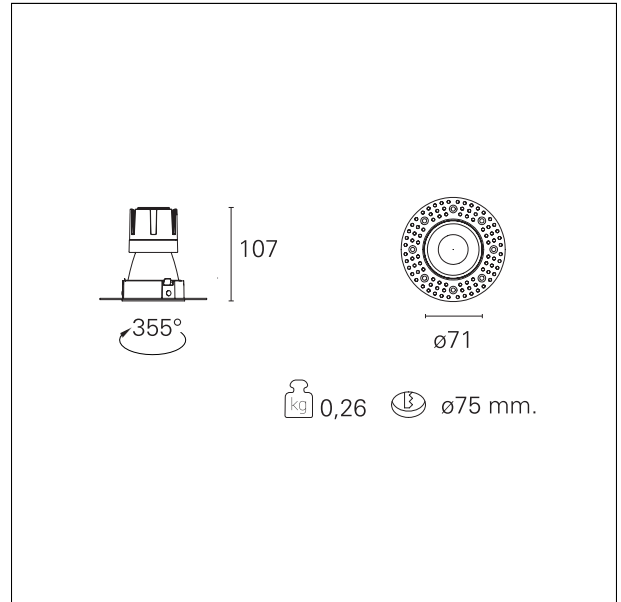

#### DESCRIPTION

Nemo TL is the trimless series of the Nemo family designed for installations in plasterboard false ceilings with no visible edge. Models up to 24W are equipped with a pre-drilled fixed frame for direct fixing of the luminaire to the false ceiling; The 33W and 42W models are equipped with height-adjustable fixing frame. Nemo TL Comfort is the solution for installations with maximum visual comfort; thanks to its 48 ° cut off, the TL Comfort version of the Nemo series guarantees maximum control of direct glare. The lighting modules are all equipped with the latest generation of LEDs (CRI > 90 and SDCM < 3). The interchangeable secondary reflectors are available in four different satin finishes and allow you to aesthetically characterize the system even after the first installation without changing the lighting performance. The safety cable supplied prevents accidental drops and the "fast plug" connection system to the driver allows quick and safe installation.

#### PRODUCTS CHARACTERISTICS

installation type	<b>trimless recessed</b>
material	<b>Aluminum</b>
Color	<b>Matt bronze</b>
Power	<b>10 W</b>
Lumen output - Full emission	<b>912 lm</b>
Efficacy	<b>91 lm/W</b>
Diameter	<b>Ø 71 mm.</b>
Dimensions	<b>h 107 mm.</b>
net weight	<b>0,26 kg.</b>

#### HOLE RECESS DIMENSIONS

hole recess diameter	<b>Ø 75 mm.</b>
----------------------	-----------------