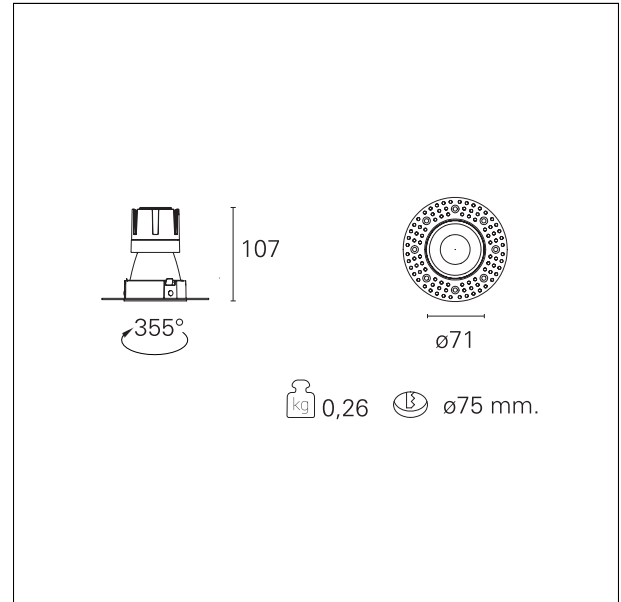

Nemo TL Comfort

RTT22402 - Trimless + Matt Bronze Reflector - 10 W - 920 lumen / 4000 K / CRI >90

DESCRIPTION

Nemo TL is the trimless series of the Nemo family designed for installations in plasterboard false ceilings with no visible edge. Models up to 24W are equipped with a pre-drilled fixed frame for direct fixing of the luminaire to the false ceiling; The 33W and 42W models are equipped with height-adjustable fixing frame. Nemo TL Comfort is the solution for installations with maximum visual comfort; thanks to its 48 ° cut off, the TL Comfort version of the Nemo series guarantees maximum control of direct glare. The lighting modules are all equipped with the latest generation of LEDs (CRI > 90 and SDCM < 3). The interchangeable secondary reflectors are available in four different satin finishes and allow you to aesthetically characterize the system even after the first installation without changing the lighting performance. The safety cable supplied prevents accidental drops and the "fast plug" connection system to the driver allows quick and safe installation.

Switch **On+Off**

PRODUCTS CHARACTERISTICS

installation type	trimless recessed
material	Aluminum
Color	Matt bronze
Power	10 W
Lumen output - Full emission	948 lm
Efficacy	95 lm/W
Diameter	Ø 71 mm.
Dimensions	h 107 mm.
net weight	0,26 kg.

optical compartment IP rate	IP40
recessed compartment IP rate	IP20
IK	IK02

HOLE RECESS DIMENSIONS

hole recess diameter	Ø 75 mm.
----------------------	-----------------

ENERGY CLASSIFICATION

This luminaire contains built-in LED lamps.

luminous effect optic	spot
Beam angle - direct	15°
UGR	≤ 17
Cut Hood	48°

PHOTOMETRIC