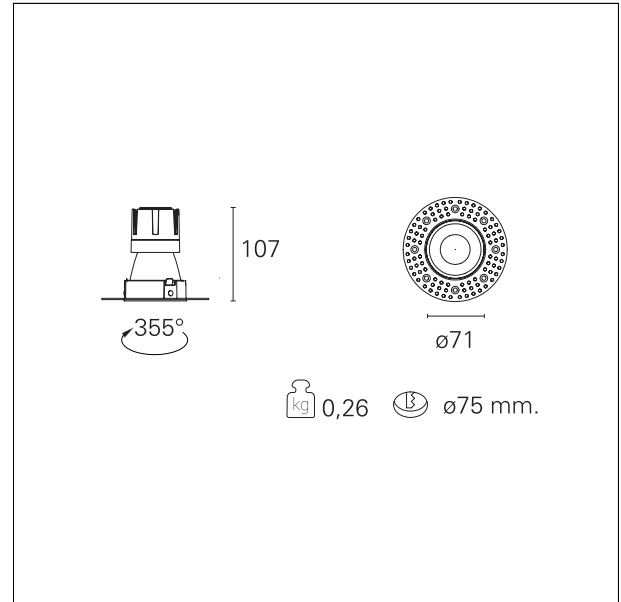

#### DESCRIPTION

Nemo TL is the trimless series of the Nemo family designed for installations in plasterboard false ceilings with no visible edge. Models up to 24W are equipped with a pre-drilled fixed frame for direct fixing of the luminaire to the false ceiling; The 33W and 42W models are equipped with height-adjustable fixing frame. Nemo TL Comfort is the solution for installations with maximum visual comfort; thanks to its 48 ° cut off, the TL Comfort version of the Nemo series guarantees maximum control of direct glare. The lighting modules are all equipped with the latest generation of LEDs (CRI > 90 and SDCM < 3). The interchangeable secondary reflectors are available in four different satin finishes and allow you to aesthetically characterize the system even after the first installation without changing the lighting performance. The safety cable supplied prevents accidental drops and the "fast plug" connection system to the driver allows quick and safe installation.

#### PRODUCTS CHARACTERISTICS

installation type	<b>trimless recessed</b>
material	<b>Aluminum</b>
Color	<b>Matt bronze</b>
Power	<b>10 W</b>
Lumen output - Full emission	<b>948 lm</b>
Efficacy	<b>95 lm/W</b>
Diameter	<b>Ø 71 mm.</b>
Dimensions	<b>h 107 mm.</b>
net weight	<b>0,26 kg.</b>

#### HOLE RECESS DIMENSIONS

hole recess diameter	<b>Ø 75 mm.</b>
----------------------	-----------------