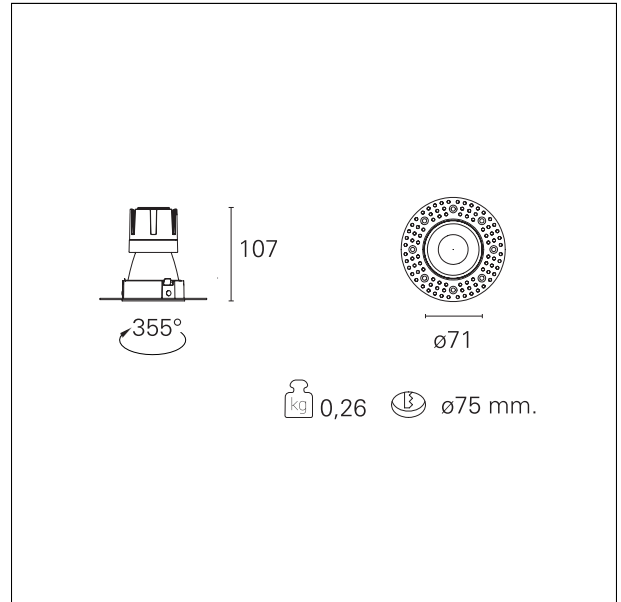

Nemo TL Comfort

RTT22402CA - Trimless + Matt Bronze Reflector - 10 W - 920 lumen / 4000 K / CRI >90

DESCRIPTION

Nemo TL is the trimless series of the Nemo family designed for installations in plasterboard false ceilings with no visible edge. Models up to 24W are equipped with a pre-drilled fixed frame for direct fixing of the luminaire to the false ceiling; The 33W and 42W models are equipped with height-adjustable fixing frame. Nemo TL Comfort is the solution for installations with maximum visual comfort; thanks to its 48 ° cut off, the TL Comfort version of the Nemo series guarantees maximum control of direct glare. The lighting modules are all equipped with the latest generation of LEDs (CRI > 90 and SDCM < 3). The interchangeable secondary reflectors are available in four different satin finishes and allow you to aesthetically characterize the system even after the first installation without changing the lighting performance. The safety cable supplied prevents accidental drops and the "fast plug" connection system to the driver allows quick and safe installation.

Switch

Casambi

PRODUCTS CHARACTERISTICS

installation type	trimless recessed
material	Aluminum
Color	Matt bronze
Power	10 W
Lumen output - Full emission	948 lm
Efficacy	95 lm/W
Diameter	Ø 71 mm.
Dimensions	h 107 mm.
net weight	0,26 kg.

optical compartment IP rate	IP40
recessed compartment IP rate	IP20
IK	IK02

HOLE RECESS DIMENSIONS

hole recess diameter	Ø 75 mm.
----------------------	-----------------

ENERGY CLASSIFICATION

This luminaire contains built-in LED lamps.

luminous effect	spot
optic	15°
Beam angle - direct	15°
UGR	≤ 17
Cut Hood	48°

PHOTOMETRIC