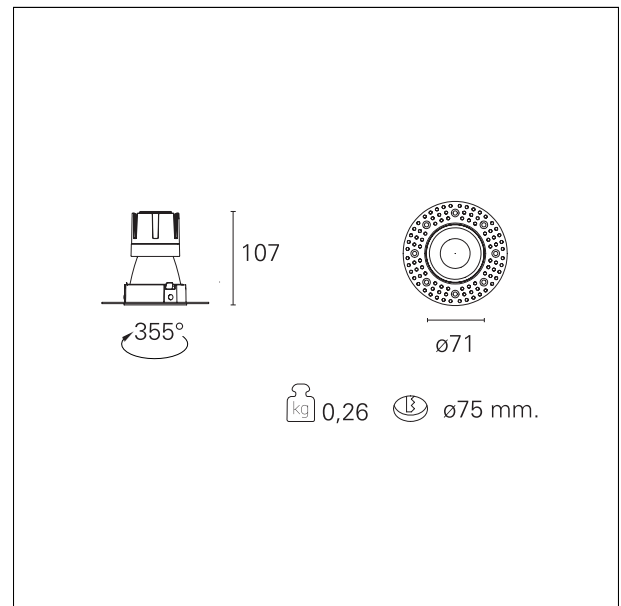

### Nemo TL Comfort

**RTT22401DM** - Trimless + Matt Bronze Reflector - 10 W - 920 lumen / 3000 K / CRI >90

#### DESCRIPTION

Nemo TL is the trimless series of the Nemo family designed for installations in plasterboard false ceilings with no visible edge. Models up to 24W are equipped with a pre-drilled fixed frame for direct fixing of the luminaire to the false ceiling; The 33W and 42W models are equipped with height-adjustable fixing frame. Nemo TL Comfort is the solution for installations with maximum visual comfort; thanks to its 48 ° cut off, the TL Comfort version of the Nemo series guarantees maximum control of direct glare. The lighting modules are all equipped with the latest generation of LEDs (CRI > 90 and SDCM < 3). The interchangeable secondary reflectors are available in four different satin finishes and allow you to aesthetically characterize the system even after the first installation without changing the lighting performance. The safety cable supplied prevents accidental drops and the "fast plug" connection system to the driver allows quick and safe installation.

#### PRODUCTS CHARACTERISTICS

installation type	<b>trimless recessed</b>
material	<b>Aluminum</b>
Color	<b>Matt bronze</b>
Power	<b>10 W</b>
Lumen output - Full emission	<b>906 lm</b>
Efficacy	<b>91 lm/W</b>
Diameter	<b>Ø 71 mm.</b>
Dimensions	<b>h 107 mm.</b>
net weight	<b>0,26 kg.</b>

#### HOLE RECESS DIMENSIONS

hole recess diameter	<b>Ø 75 mm.</b>
----------------------	-----------------