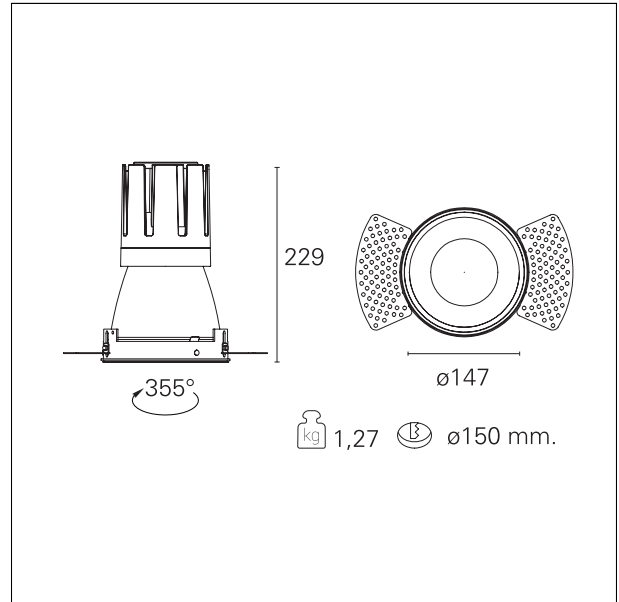

Nemo TL Comfort

RTT22360 - Trimless + Matt Black Reflector - 42 W - 3800 lumen / 2700 K / CRI >90

DESCRIPTION

Nemo TL is the trimless series of the Nemo family designed for installations in plasterboard false ceilings with no visible edge. Models up to 24W are equipped with a pre-drilled fixed frame for direct fixing of the luminaire to the false ceiling; The 33W and 42W models are equipped with height-adjustable fixing frame. Nemo TL Comfort is the solution for installations with maximum visual comfort; thanks to its 48 ° cut off, the TL Comfort version of the Nemo series guarantees maximum control of direct glare. The lighting modules are all equipped with the latest generation of LEDs (CRI > 90 and SDCM < 3). The interchangeable secondary reflectors are available in four different satin finishes and allow you to aesthetically characterize the system even after the first installation without changing the lighting performance. The safety cable supplied prevents accidental drops and the "fast plug" connection system to the driver allows quick and safe installation.

Switch **On÷Off**

PRODUCTS CHARACTERISTICS

installation type	trimless recessed
material	Aluminum
Color	Matt black
Power	42 W
Lumen output - Full emission	3684 lm
Efficacy	88 lm/W
Diameter	Ø 147 mm.
Dimensions	h 229 mm.
net weight	1,27 kg.

optical compartment IP rate	IP40
recessed compartment IP rate	IP20
IK	IK02

HOLE RECESS DIMENSIONS

hole recess diameter	Ø 150 mm.
----------------------	------------------

ENERGY CLASSIFICATION

This luminaire contains built-in LED lamps.

luminous effect optic	wide
Beam angle - direct	55°
UGR	≤ 17
Cut Hood	48°

PHOTOMETRIC