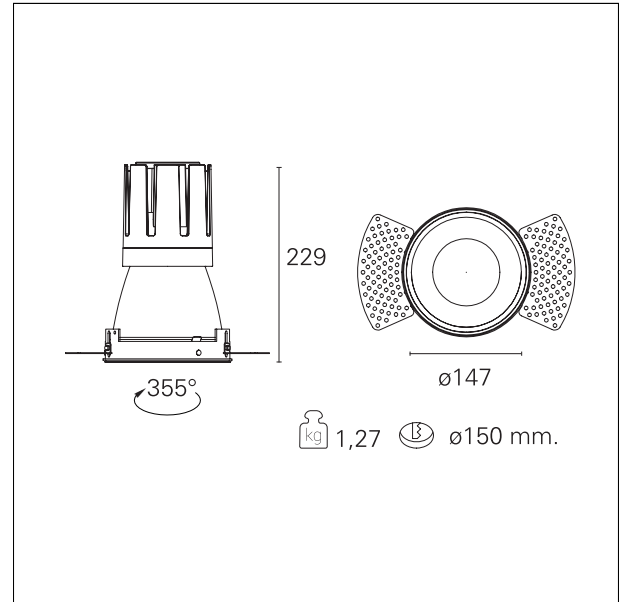

Nemo TL Comfort

RTT22359 - Trimless + Matt Black Reflector - 42 W - 3800 lumen / 2700 K / CRI >90

DESCRIPTION

Nemo TL is the trimless series of the Nemo family designed for installations in plasterboard false ceilings with no visible edge. Models up to 24W are equipped with a pre-drilled fixed frame for direct fixing of the luminaire to the false ceiling; The 33W and 42W models are equipped with height-adjustable fixing frame. Nemo TL Comfort is the solution for installations with maximum visual comfort; thanks to its 48 ° cut off, the TL Comfort version of the Nemo series guarantees maximum control of direct glare. The lighting modules are all equipped with the latest generation of LEDs (CRI > 90 and SDCM < 3). The interchangeable secondary reflectors are available in four different satin finishes and allow you to aesthetically characterize the system even after the first installation without changing the lighting performance. The safety cable supplied prevents accidental drops and the "fast plug" connection system to the driver allows quick and safe installation.

Switch **On÷Off**

PRODUCTS CHARACTERISTICS

installation type	trimless recessed
material	Aluminum
Color	Matt black
Power	42 W
Lumen output - Full emission	3678 lm
Efficacy	88 lm/W
Diameter	Ø 147 mm.
Dimensions	h 229 mm.
net weight	1,27 kg.

optical compartment IP rate	IP40
recessed compartment IP rate	IP20
IK	IK02

HOLE RECESS DIMENSIONS

hole recess diameter	Ø 150 mm.
----------------------	------------------

ENERGY CLASSIFICATION

This luminaire contains built-in LED lamps.

luminous effect	flood
optic	38°
Beam angle - direct	38°
UGR	≤ 17
Cut Hood	48°

PHOTOMETRIC