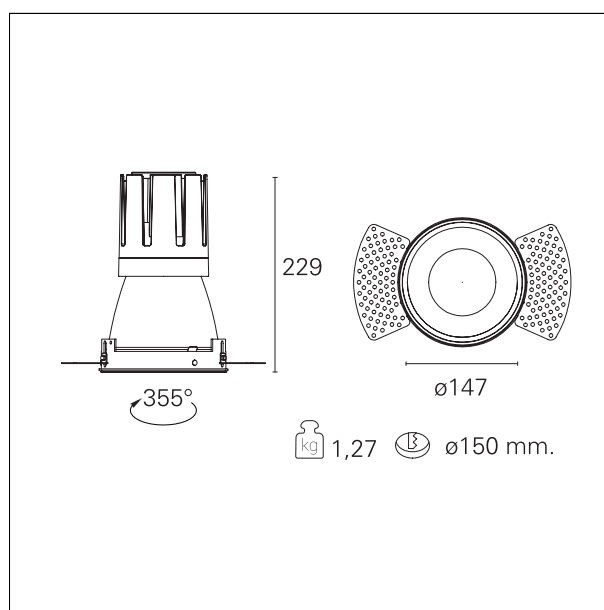

Nemo TL Comfort

RTT22357 - Trimless + Matt Black Reflector - 42 W - 3800 lumen / 2700 K / CRI >90

DESCRIPTION

Nemo TL is the trimless series of the Nemo family designed for installations in plasterboard false ceilings with no visible edge. Models up to 24W are equipped with a pre-drilled fixed frame for direct fixing of the luminaire to the false ceiling; The 33W and 42W models are equipped with height-adjustable fixing frame. Nemo TL Comfort is the solution for installations with maximum visual comfort; thanks to its 48 ° cut off, the TL Comfort version of the Nemo series guarantees maximum control of direct glare. The lighting modules are all equipped with the latest generation of LEDs (CRI > 90 and SDCM < 3). The interchangeable secondary reflectors are available in four different satin finishes and allow you to aesthetically characterize the system even after the first installation without changing the lighting performance. The safety cable supplied prevents accidental drops and the "fast plug" connection system to the driver allows quick and safe installation.

Switch **On÷Off**

PRODUCTS CHARACTERISTICS

installation type	trimless recessed
material	Aluminum
Color	Matt black
Power	42 W
Lumen output - Full emission	3666 lm
Efficacy	87 lm/W
Diameter	Ø 147 mm.
Dimensions	h 229 mm.
net weight	1,27 kg.

optical compartment IP rate	IP40
recessed compartment IP rate	IP20
IK	IK02

HOLE RECESS DIMENSIONS

hole recess diameter	Ø 150 mm.
----------------------	------------------

ENERGY CLASSIFICATION

This luminaire contains built-in LED lamps.

luminous effect optic	spot
Beam angle - direct	15°
UGR	≤ 21
Cut Hood	48°

PHOTOMETRIC