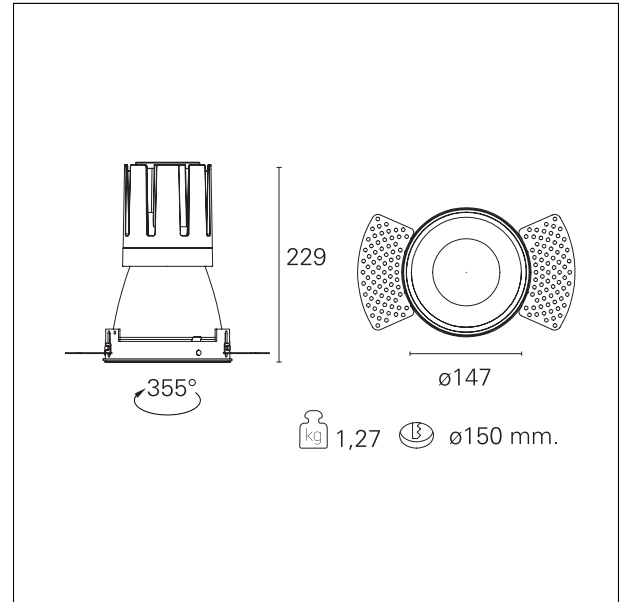

#### DESCRIPTION

Nemo TL is the trimless series of the Nemo family designed for installations in plasterboard false ceilings with no visible edge. Models up to 24W are equipped with a pre-drilled fixed frame for direct fixing of the luminaire to the false ceiling; The 33W and 42W models are equipped with height-adjustable fixing frame. Nemo TL Comfort is the solution for installations with maximum visual comfort; thanks to its 48 ° cut off, the TL Comfort version of the Nemo series guarantees maximum control of direct glare. The lighting modules are all equipped with the latest generation of LEDs (CRI > 90 and SDCM < 3). The interchangeable secondary reflectors are available in four different satin finishes and allow you to aesthetically characterize the system even after the first installation without changing the lighting performance. The safety cable supplied prevents accidental drops and the "fast plug" connection system to the driver allows quick and safe installation.

#### PRODUCTS CHARACTERISTICS

|                              |                          |
|------------------------------|--------------------------|
| installation type            | <b>trimless recessed</b> |
| material                     | <b>Aluminum</b>          |
| Color                        | <b>Matt black</b>        |
| Power                        | <b>42 W</b>              |
| Lumen output - Full emission | <b>3666 lm</b>           |
| Efficacy                     | <b>87 lm/W</b>           |
| Diameter                     | <b>Ø 147 mm.</b>         |
| Dimensions                   | <b>h 229 mm.</b>         |
| net weight                   | <b>1,27 kg.</b>          |

#### HOLE RECESS DIMENSIONS

|                      |                  |
|----------------------|------------------|
| hole recess diameter | <b>Ø 150 mm.</b> |
|----------------------|------------------|