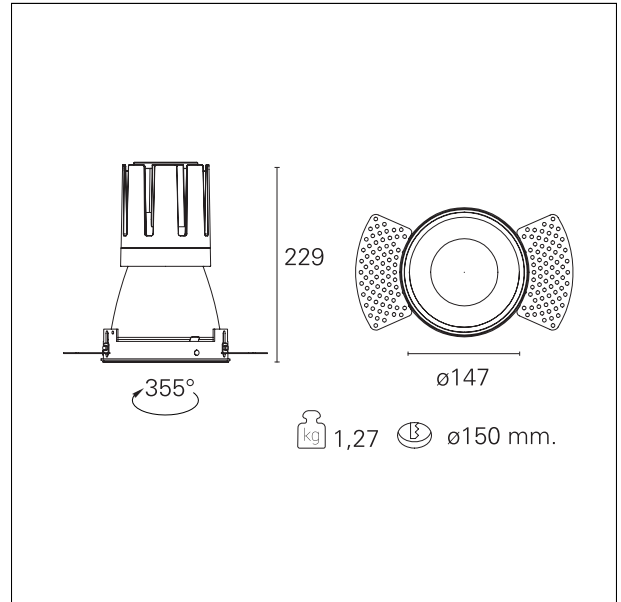

#### DESCRIPTION

Nemo TL is the trimless series of the Nemo family designed for installations in plasterboard false ceilings with no visible edge. Models up to 24W are equipped with a pre-drilled fixed frame for direct fixing of the luminaire to the false ceiling; The 33W and 42W models are equipped with height-adjustable fixing frame. Nemo TL Comfort is the solution for installations with maximum visual comfort; thanks to its 48 ° cut off, the TL Comfort version of the Nemo series guarantees maximum control of direct glare. The lighting modules are all equipped with the latest generation of LEDs (CRI > 90 and SDCM < 3). The interchangeable secondary reflectors are available in four different satin finishes and allow you to aesthetically characterize the system even after the first installation without changing the lighting performance. The safety cable supplied prevents accidental drops and the "fast plug" connection system to the driver allows quick and safe installation.

#### PRODUCTS CHARACTERISTICS

installation type	<b>trimless recessed</b>
material	<b>Aluminum</b>
Color	<b>Matt black</b>
Power	<b>42 W</b>
Lumen output - Full emission	<b>3666 lm</b>
Efficacy	<b>87 lm/W</b>
Diameter	<b>Ø 147 mm.</b>
Dimensions	<b>h 229 mm.</b>
net weight	<b>1,27 kg.</b>

#### HOLE RECESS DIMENSIONS

hole recess diameter	<b>Ø 150 mm.</b>
----------------------	------------------