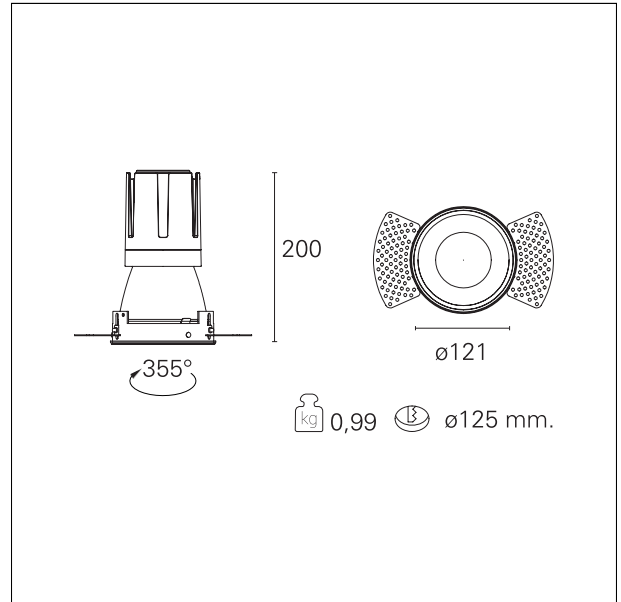

Nemo TL Comfort

RTT22356 - Trimless + Matt Black Reflector - 33 W - 3100 lumen / 2700 K / CRI >90

DESCRIPTION

Nemo TL is the trimless series of the Nemo family designed for installations in plasterboard false ceilings with no visible edge. Models up to 24W are equipped with a pre-drilled fixed frame for direct fixing of the luminaire to the false ceiling; The 33W and 42W models are equipped with height-adjustable fixing frame. Nemo TL Comfort is the solution for installations with maximum visual comfort; thanks to its 48 ° cut off, the TL Comfort version of the Nemo series guarantees maximum control of direct glare. The lighting modules are all equipped with the latest generation of LEDs (CRI > 90 and SDCM < 3). The interchangeable secondary reflectors are available in four different satin finishes and allow you to aesthetically characterize the system even after the first installation without changing the lighting performance. The safety cable supplied prevents accidental drops and the "fast plug" connection system to the driver allows quick and safe installation.

Switch **On÷Off**

PRODUCTS CHARACTERISTICS

installation type	trimless recessed
material	Aluminum
Color	Matt black
Power	33 W
Lumen output - Full emission	2946 lm
Efficacy	89 lm/W
Diameter	Ø 121 mm.
Dimensions	h 200 mm.
net weight	0,99 kg.

optical compartment IP rate	IP40
recessed compartment IP rate	IP20
IK	IK02

HOLE RECESS DIMENSIONS

hole recess diameter	Ø 125 mm.
----------------------	------------------

ENERGY CLASSIFICATION

This luminaire contains built-in LED lamps.

luminous effect optic	wide
Beam angle - direct	55°
UGR	≤ 17
Cut Hood	48°

PHOTOMETRIC