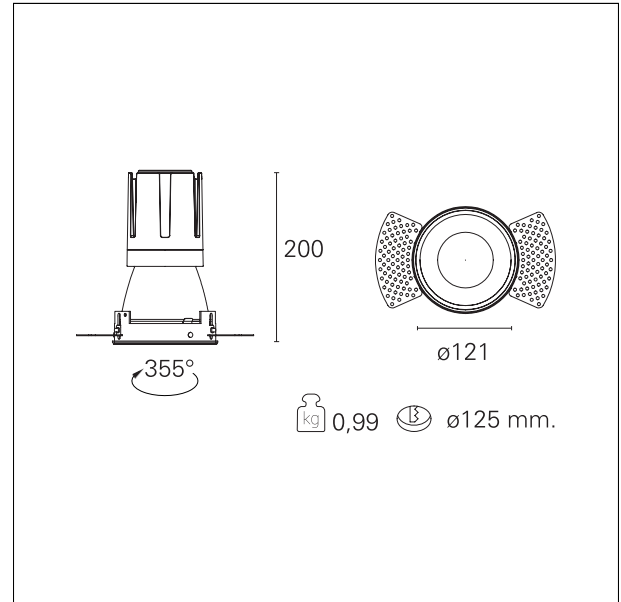

#### DESCRIPTION

Nemo TL is the trimless series of the Nemo family designed for installations in plasterboard false ceilings with no visible edge. Models up to 24W are equipped with a pre-drilled fixed frame for direct fixing of the luminaire to the false ceiling; The 33W and 42W models are equipped with height-adjustable fixing frame. Nemo TL Comfort is the solution for installations with maximum visual comfort; thanks to its 48 ° cut off, the TL Comfort version of the Nemo series guarantees maximum control of direct glare. The lighting modules are all equipped with the latest generation of LEDs (CRI > 90 and SDCM < 3). The interchangeable secondary reflectors are available in four different satin finishes and allow you to aesthetically characterize the system even after the first installation without changing the lighting performance. The safety cable supplied prevents accidental drops and the "fast plug" connection system to the driver allows quick and safe installation.

#### PRODUCTS CHARACTERISTICS

installation type	<b>trimless recessed</b>
material	<b>Aluminum</b>
Color	<b>Matt black</b>
Power	<b>33 W</b>
Lumen output - Full emission	<b>2932 lm</b>
Efficacy	<b>89 lm/W</b>
Diameter	<b>Ø 121 mm.</b>
Dimensions	<b>h 200 mm.</b>
net weight	<b>0,99 kg.</b>

#### HOLE RECESS DIMENSIONS

hole recess diameter	<b>Ø 125 mm.</b>
----------------------	------------------