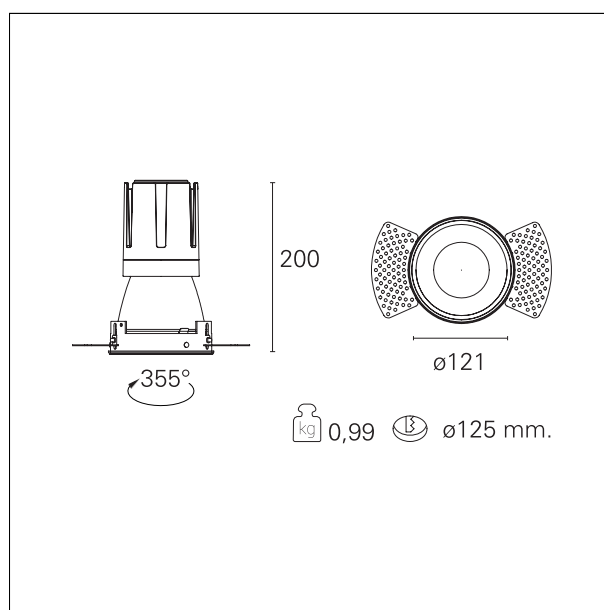

Nemo TL Comfort

RTT22354DM - Trimless + Matt Black Reflector - 33 W - 3100 lumen / 2700 K / CRI >90

DESCRIPTION

Nemo TL is the trimless series of the Nemo family designed for installations in plasterboard false ceilings with no visible edge. Models up to 24W are equipped with a pre-drilled fixed frame for direct fixing of the luminaire to the false ceiling; The 33W and 42W models are equipped with height-adjustable fixing frame. Nemo TL Comfort is the solution for installations with maximum visual comfort; thanks to its 48 ° cut off, the TL Comfort version of the Nemo series guarantees maximum control of direct glare. The lighting modules are all equipped with the latest generation of LEDs (CRI > 90 and SDCM < 3). The interchangeable secondary reflectors are available in four different satin finishes and allow you to aesthetically characterize the system even after the first installation without changing the lighting performance. The safety cable supplied prevents accidental drops and the "fast plug" connection system to the driver allows quick and safe installation.

Switch 1...10V / Push

PRODUCTS CHARACTERISTICS

installation type	trimless recessed
material	Aluminum
Color	Matt black
Power	33 W
Lumen output - Full emission	2932 lm
Efficacy	89 lm/W
Diameter	Ø 121 mm.
Dimensions	h 200 mm.
net weight	0,99 kg.

optical compartment IP rate	IP40
recessed compartment IP rate	IP20
IK	IK02

HOLE RECESS DIMENSIONS

hole recess diameter	Ø 125 mm.
----------------------	------------------

ENERGY CLASSIFICATION

This luminaire contains built-in LED lamps.