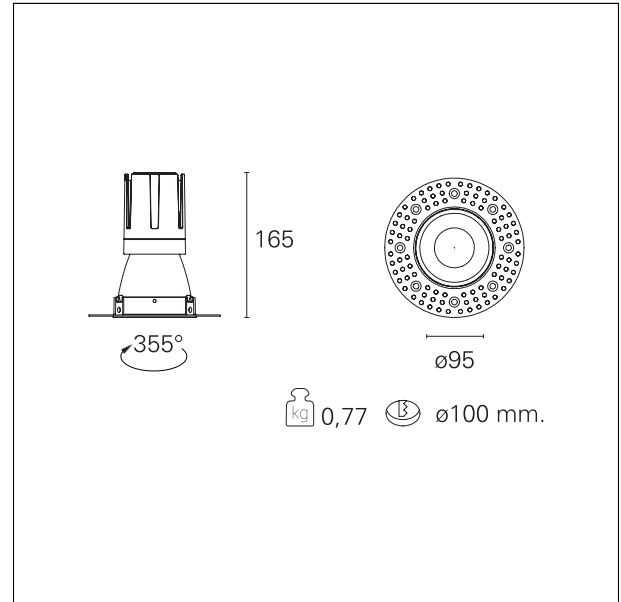

#### DESCRIPTION

Nemo TL is the trimless series of the Nemo family designed for installations in plasterboard false ceilings with no visible edge. Models up to 24W are equipped with a pre-drilled fixed frame for direct fixing of the luminaire to the false ceiling; The 33W and 42W models are equipped with height-adjustable fixing frame. Nemo TL Comfort is the solution for installations with maximum visual comfort; thanks to its 48 ° cut off, the TL Comfort version of the Nemo series guarantees maximum control of direct glare. The lighting modules are all equipped with the latest generation of LEDs (CRI > 90 and SDCM < 3). The interchangeable secondary reflectors are available in four different satin finishes and allow you to aesthetically characterize the system even after the first installation without changing the lighting performance. The safety cable supplied prevents accidental drops and the "fast plug" connection system to the driver allows quick and safe installation.

#### PRODUCTS CHARACTERISTICS

installation type	<b>trimless recessed</b>
material	<b>Aluminum</b>
Color	<b>Matt black</b>
Power	<b>24 W</b>
Lumen output - Full emission	<b>2076 lm</b>
Efficacy	<b>87 lm/W</b>
Diameter	<b>Ø 95 mm.</b>
Dimensions	<b>h 165 mm.</b>
net weight	<b>0,77 kg.</b>

#### HOLE RECESS DIMENSIONS

hole recess diameter	<b>Ø 100 mm.</b>
----------------------	------------------