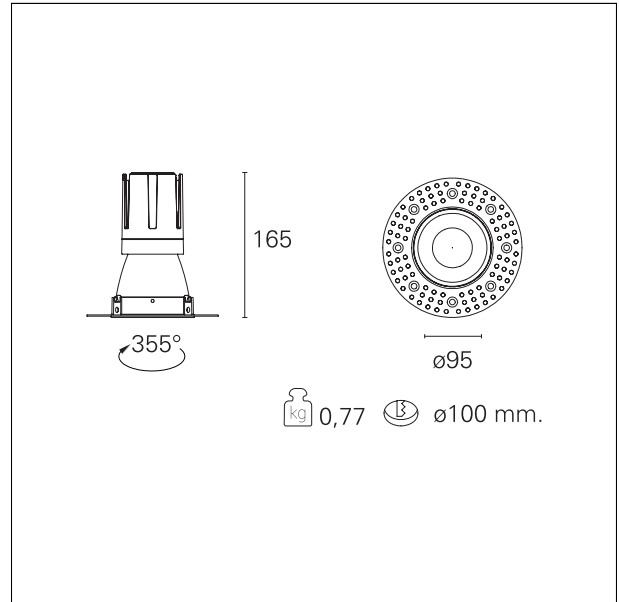

#### DESCRIPTION

Nemo TL is the trimless series of the Nemo family designed for installations in plasterboard false ceilings with no visible edge. Models up to 24W are equipped with a pre-drilled fixed frame for direct fixing of the luminaire to the false ceiling; The 33W and 42W models are equipped with height-adjustable fixing frame. Nemo TL Comfort is the solution for installations with maximum visual comfort; thanks to its 48 ° cut off, the TL Comfort version of the Nemo series guarantees maximum control of direct glare. The lighting modules are all equipped with the latest generation of LEDs (CRI > 90 and SDCM < 3). The interchangeable secondary reflectors are available in four different satin finishes and allow you to aesthetically characterize the system even after the first installation without changing the lighting performance. The safety cable supplied prevents accidental drops and the "fast plug" connection system to the driver allows quick and safe installation.

#### PRODUCTS CHARACTERISTICS

installation type	<b>trimless recessed</b>
material	<b>Aluminum</b>
Color	<b>Matt black</b>
Power	<b>24 W</b>
Lumen output - Full emission	<b>2076 lm</b>
Efficacy	<b>87 lm/W</b>
Diameter	<b>Ø 95 mm.</b>
Dimensions	<b>h 165 mm.</b>
net weight	<b>0,77 kg.</b>

#### HOLE RECESS DIMENSIONS

hole recess diameter	<b>Ø 100 mm.</b>
----------------------	------------------