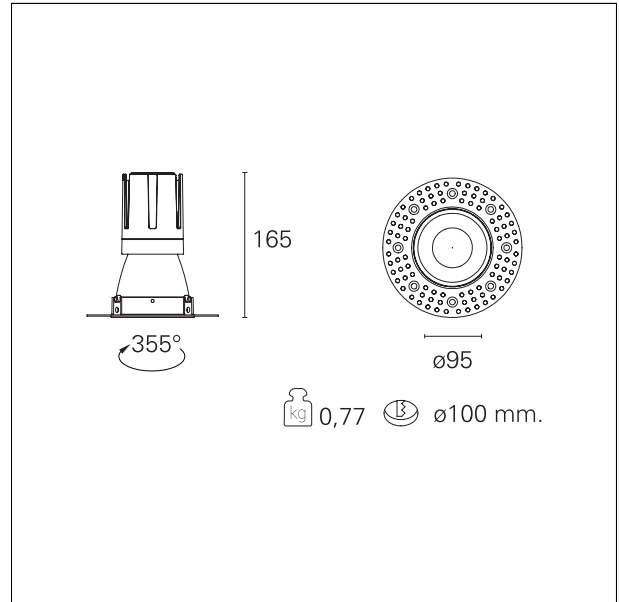

#### DESCRIPTION

Nemo TL is the trimless series of the Nemo family designed for installations in plasterboard false ceilings with no visible edge. Models up to 24W are equipped with a pre-drilled fixed frame for direct fixing of the luminaire to the false ceiling; The 33W and 42W models are equipped with height-adjustable fixing frame. Nemo TL Comfort is the solution for installations with maximum visual comfort; thanks to its 48 ° cut off, the TL Comfort version of the Nemo series guarantees maximum control of direct glare. The lighting modules are all equipped with the latest generation of LEDs (CRI > 90 and SDCM < 3). The interchangeable secondary reflectors are available in four different satin finishes and allow you to aesthetically characterize the system even after the first installation without changing the lighting performance. The safety cable supplied prevents accidental drops and the "fast plug" connection system to the driver allows quick and safe installation.

#### PRODUCTS CHARACTERISTICS

installation type	<b>trimless recessed</b>
material	<b>Aluminum</b>
Color	<b>Matt black</b>
Power	<b>24 W</b>
Lumen output - Full emission	<b>2054 lm</b>
Efficacy	<b>86 lm/W</b>
Diameter	<b>Ø 95 mm.</b>
Dimensions	<b>h 165 mm.</b>
net weight	<b>0,77 kg.</b>

#### HOLE RECESS DIMENSIONS

hole recess diameter	<b>Ø 100 mm.</b>
----------------------	------------------