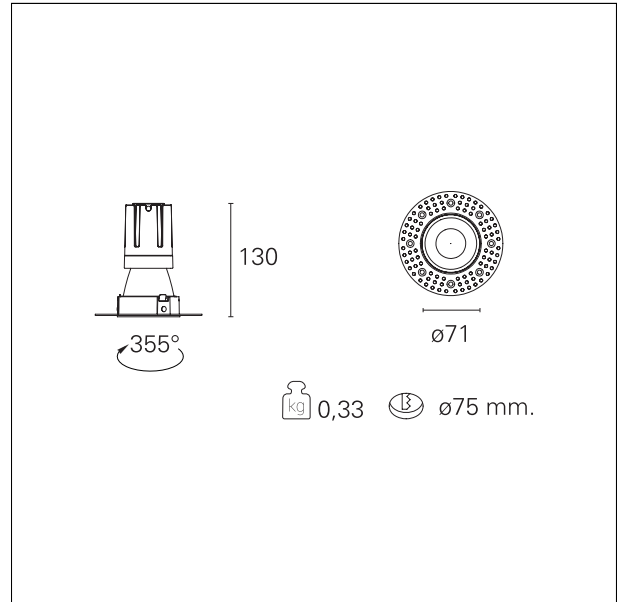

#### DESCRIPTION

Nemo TL is the trimless series of the Nemo family designed for installations in plasterboard false ceilings with no visible edge. Models up to 24W are equipped with a pre-drilled fixed frame for direct fixing of the luminaire to the false ceiling; The 33W and 42W models are equipped with height-adjustable fixing frame. Nemo TL Comfort is the solution for installations with maximum visual comfort; thanks to its 48 ° cut off, the TL Comfort version of the Nemo series guarantees maximum control of direct glare. The lighting modules are all equipped with the latest generation of LEDs (CRI > 90 and SDCM < 3). The interchangeable secondary reflectors are available in four different satin finishes and allow you to aesthetically characterize the system even after the first installation without changing the lighting performance. The safety cable supplied prevents accidental drops and the "fast plug" connection system to the driver allows quick and safe installation.

#### PRODUCTS CHARACTERISTICS

installation type	<b>trimless recessed</b>
material	<b>Aluminum</b>
Color	<b>Matt black</b>
Power	<b>15 W</b>
Lumen output - Full emission	<b>1369 lm</b>
Efficacy	<b>91 lm/W</b>
Diameter	<b>Ø 71 mm.</b>
Dimensions	<b>h 130 mm.</b>
net weight	<b>0,33 kg.</b>

#### HOLE RECESS DIMENSIONS

hole recess diameter	<b>Ø 75 mm.</b>
----------------------	-----------------