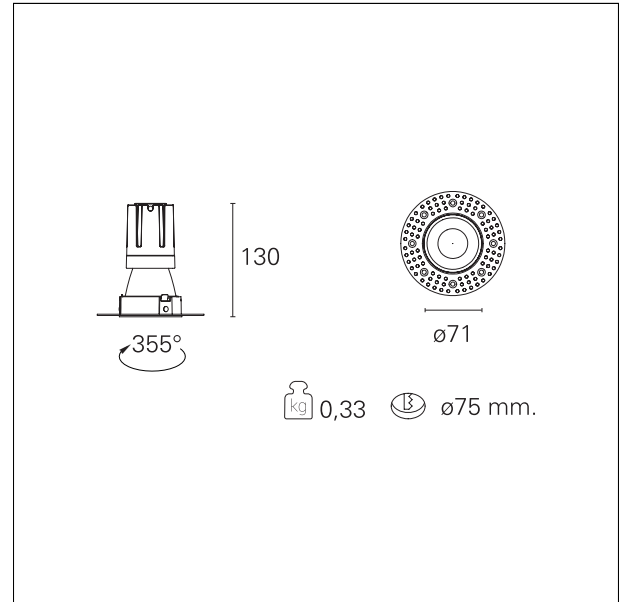

Nemo TL Comfort

RTT22347 - Trimless + Matt Black Reflector - 15 W - 1450 lumen / 2700 K / CRI >90

DESCRIPTION

Nemo TL is the trimless series of the Nemo family designed for installations in plasterboard false ceilings with no visible edge. Models up to 24W are equipped with a pre-drilled fixed frame for direct fixing of the luminaire to the false ceiling; The 33W and 42W models are equipped with height-adjustable fixing frame. Nemo TL Comfort is the solution for installations with maximum visual comfort; thanks to its 48 ° cut off, the TL Comfort version of the Nemo series guarantees maximum control of direct glare. The lighting modules are all equipped with the latest generation of LEDs (CRI > 90 and SDCM < 3). The interchangeable secondary reflectors are available in four different satin finishes and allow you to aesthetically characterize the system even after the first installation without changing the lighting performance. The safety cable supplied prevents accidental drops and the "fast plug" connection system to the driver allows quick and safe installation.

Switch **On+Off**

PRODUCTS CHARACTERISTICS

installation type	trimless recessed
material	Aluminum
Color	Matt black
Power	15 W
Lumen output - Full emission	1353 lm
Efficacy	90 lm/W
Diameter	Ø 71 mm.
Dimensions	h 130 mm.
net weight	0,33 kg.

optical compartment IP rate	IP40
recessed compartment IP rate	IP20
IK	IK02

HOLE RECESS DIMENSIONS

hole recess diameter	Ø 75 mm.
----------------------	-----------------

ENERGY CLASSIFICATION

This luminaire contains built-in LED lamps.

luminous effect	flood
optic	38°
Beam angle - direct	38°
UGR	≤ 17
Cut Hood	48°

PHOTOMETRIC