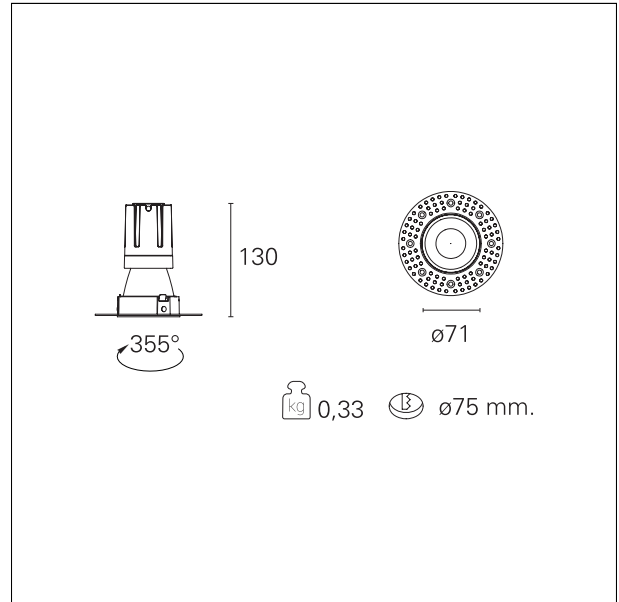

#### DESCRIPTION

Nemo TL is the trimless series of the Nemo family designed for installations in plasterboard false ceilings with no visible edge. Models up to 24W are equipped with a pre-drilled fixed frame for direct fixing of the luminaire to the false ceiling; The 33W and 42W models are equipped with height-adjustable fixing frame. Nemo TL Comfort is the solution for installations with maximum visual comfort; thanks to its 48 ° cut off, the TL Comfort version of the Nemo series guarantees maximum control of direct glare. The lighting modules are all equipped with the latest generation of LEDs (CRI > 90 and SDCM < 3). The interchangeable secondary reflectors are available in four different satin finishes and allow you to aesthetically characterize the system even after the first installation without changing the lighting performance. The safety cable supplied prevents accidental drops and the "fast plug" connection system to the driver allows quick and safe installation.

#### PRODUCTS CHARACTERISTICS

installation type	<b>trimless recessed</b>
material	<b>Aluminum</b>
Color	<b>Matt black</b>
Power	<b>15 W</b>
Lumen output - Full emission	<b>1353 lm</b>
Efficacy	<b>90 lm/W</b>
Diameter	<b>Ø 71 mm.</b>
Dimensions	<b>h 130 mm.</b>
net weight	<b>0,33 kg.</b>

#### HOLE RECESS DIMENSIONS

hole recess diameter	<b>Ø 75 mm.</b>
----------------------	-----------------