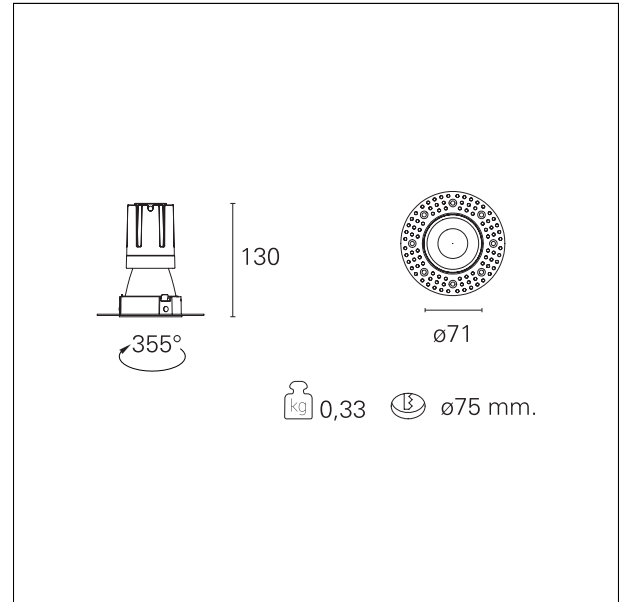

Nemo TL Comfort

RTT22347CA - Trimless + Matt Black Reflector - 15 W - 1450 lumen / 2700 K / CRI >90

DESCRIPTION

Nemo TL is the trimless series of the Nemo family designed for installations in plasterboard false ceilings with no visible edge. Models up to 24W are equipped with a pre-drilled fixed frame for direct fixing of the luminaire to the false ceiling; The 33W and 42W models are equipped with height-adjustable fixing frame. Nemo TL Comfort is the solution for installations with maximum visual comfort; thanks to its 48 ° cut off, the TL Comfort version of the Nemo series guarantees maximum control of direct glare. The lighting modules are all equipped with the latest generation of LEDs (CRI > 90 and SDCM < 3). The interchangeable secondary reflectors are available in four different satin finishes and allow you to aesthetically characterize the system even after the first installation without changing the lighting performance. The safety cable supplied prevents accidental drops and the "fast plug" connection system to the driver allows quick and safe installation.

Switch

Casambi

PRODUCTS CHARACTERISTICS

| | |
|------------------------------|--------------------------|
| installation type | trimless recessed |
| material | Aluminum |
| Color | Matt black |
| Power | 15 W |
| Lumen output - Full emission | 1353 lm |
| Efficacy | 90 lm/W |
| Diameter | Ø 71 mm. |
| Dimensions | h 130 mm. |
| net weight | 0,33 kg. |

MECHANICAL CHARACTERISTICS

| | |
|------------------------------|-------------|
| optical compartment IP rate | IP40 |
| recessed compartment IP rate | IP20 |
| IK | IK02 |

HOLE RECESS DIMENSIONS

| | |
|----------------------|-----------------|
| hole recess diameter | Ø 75 mm. |
|----------------------|-----------------|