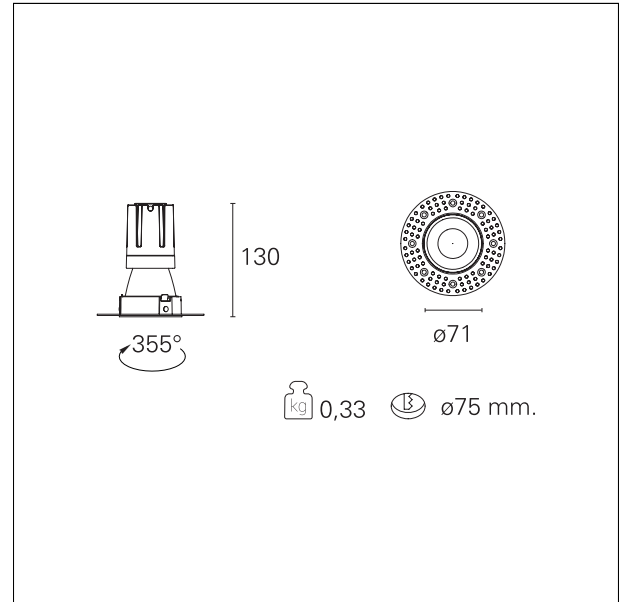

Nemo TL Comfort

RTT22346 - Trimless + Matt Black Reflector - 15 W - 1450 lumen / 2700 K / CRI >90

DESCRIPTION

Nemo TL is the trimless series of the Nemo family designed for installations in plasterboard false ceilings with no visible edge. Models up to 24W are equipped with a pre-drilled fixed frame for direct fixing of the luminaire to the false ceiling; The 33W and 42W models are equipped with height-adjustable fixing frame. Nemo TL Comfort is the solution for installations with maximum visual comfort; thanks to its 48 ° cut off, the TL Comfort version of the Nemo series guarantees maximum control of direct glare. The lighting modules are all equipped with the latest generation of LEDs (CRI > 90 and SDCM < 3). The interchangeable secondary reflectors are available in four different satin finishes and allow you to aesthetically characterize the system even after the first installation without changing the lighting performance. The safety cable supplied prevents accidental drops and the "fast plug" connection system to the driver allows quick and safe installation.

Switch **On+Off**

PRODUCTS CHARACTERISTICS

installation type	trimless recessed
material	Aluminum
Color	Matt black
Power	15 W
Lumen output - Full emission	1349 lm
Efficacy	90 lm/W
Diameter	Ø 71 mm.
Dimensions	h 130 mm.
net weight	0,33 kg.

optical compartment IP rate	IP40
recessed compartment IP rate	IP20
IK	IK02

HOLE RECESS DIMENSIONS

hole recess diameter	Ø 75 mm.
----------------------	-----------------

ENERGY CLASSIFICATION

This luminaire contains built-in LED lamps.

luminous effect optic	flood
Beam angle - direct	24°
UGR	≤ 17
Cut Hood	48°

PHOTOMETRIC