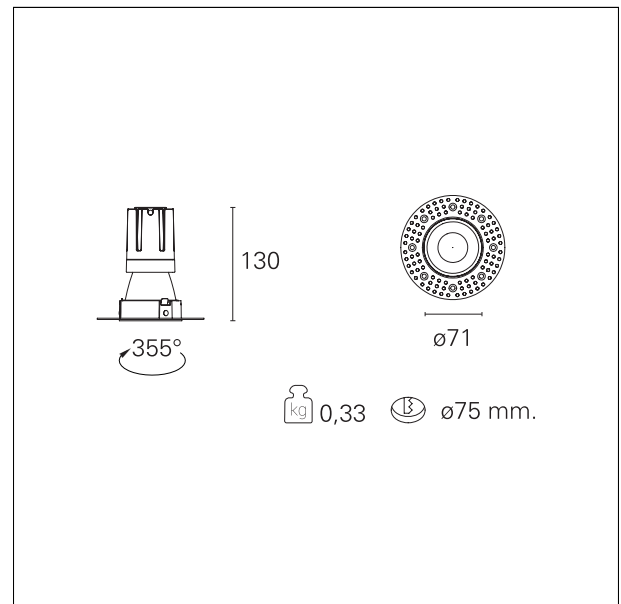

#### DESCRIPTION

Nemo TL is the trimless series of the Nemo family designed for installations in plasterboard false ceilings with no visible edge. Models up to 24W are equipped with a pre-drilled fixed frame for direct fixing of the luminaire to the false ceiling; The 33W and 42W models are equipped with height-adjustable fixing frame. Nemo TL Comfort is the solution for installations with maximum visual comfort; thanks to its 48 ° cut off, the TL Comfort version of the Nemo series guarantees maximum control of direct glare. The lighting modules are all equipped with the latest generation of LEDs (CRI > 90 and SDCM < 3). The interchangeable secondary reflectors are available in four different satin finishes and allow you to aesthetically characterize the system even after the first installation without changing the lighting performance. The safety cable supplied prevents accidental drops and the "fast plug" connection system to the driver allows quick and safe installation.

#### PRODUCTS CHARACTERISTICS

installation type	<b>trimless recessed</b>
material	<b>Aluminum</b>
Color	<b>Matt black</b>
Power	<b>15 W</b>
Lumen output - Full emission	<b>1349 lm</b>
Efficacy	<b>90 lm/W</b>
Diameter	<b>Ø 71 mm.</b>
Dimensions	<b>h 130 mm.</b>
net weight	<b>0,33 kg.</b>

#### HOLE RECESS DIMENSIONS

hole recess diameter	<b>Ø 75 mm.</b>
----------------------	-----------------