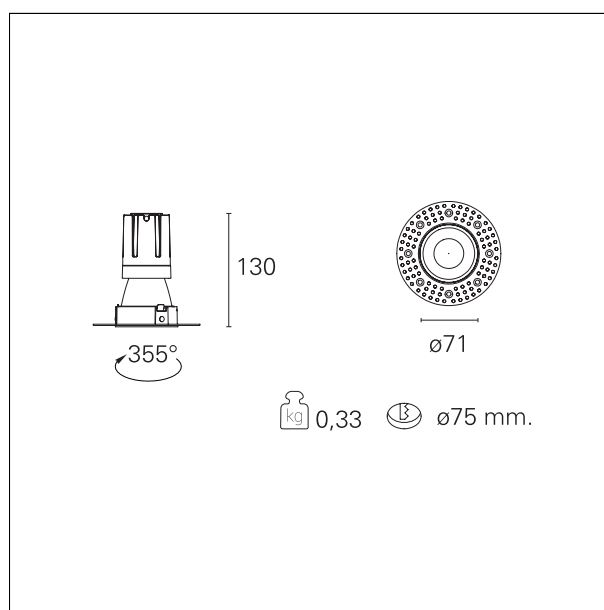

Nemo TL Comfort

RTT22345 - Trimless + Matt Black Reflector - 15 W - 1450 lumen / 2700 K / CRI >90

DESCRIPTION

Nemo TL is the trimless series of the Nemo family designed for installations in plasterboard false ceilings with no visible edge. Models up to 24W are equipped with a pre-drilled fixed frame for direct fixing of the luminaire to the false ceiling; The 33W and 42W models are equipped with height-adjustable fixing frame. Nemo TL Comfort is the solution for installations with maximum visual comfort; thanks to its 48 ° cut off, the TL Comfort version of the Nemo series guarantees maximum control of direct glare. The lighting modules are all equipped with the latest generation of LEDs (CRI > 90 and SDCM < 3). The interchangeable secondary reflectors are available in four different satin finishes and allow you to aesthetically characterize the system even after the first installation without changing the lighting performance. The safety cable supplied prevents accidental drops and the "fast plug" connection system to the driver allows quick and safe installation.

Switch

On+Off

PRODUCTS CHARACTERISTICS

installation type	trimless recessed
material	Aluminum
Color	Matt black
Power	15 W
Lumen output - Full emission	1345 lm
Efficacy	90 lm/W
Diameter	Ø 71 mm.
Dimensions	h 130 mm.
net weight	0,33 kg.

optical compartment IP rate	IP40
recessed compartment IP rate	IP20
IK	IK02

HOLE RECESS DIMENSIONS

hole recess diameter	Ø 75 mm.
----------------------	-----------------

ENERGY CLASSIFICATION

This luminaire contains built-in LED lamps.

luminous effect	spot
optic	15°
Beam angle - direct	15°
UGR	≤ 19
Cut Hood	48°

PHOTOMETRIC