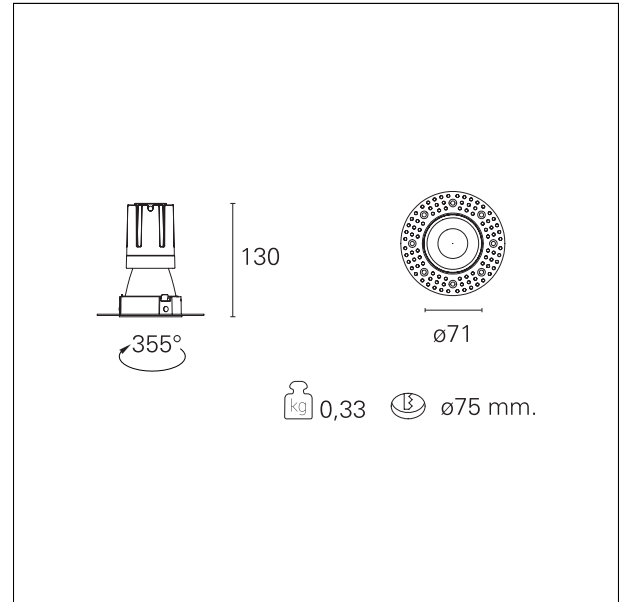

#### DESCRIPTION

Nemo TL is the trimless series of the Nemo family designed for installations in plasterboard false ceilings with no visible edge. Models up to 24W are equipped with a pre-drilled fixed frame for direct fixing of the luminaire to the false ceiling; The 33W and 42W models are equipped with height-adjustable fixing frame. Nemo TL Comfort is the solution for installations with maximum visual comfort; thanks to its 48 ° cut off, the TL Comfort version of the Nemo series guarantees maximum control of direct glare. The lighting modules are all equipped with the latest generation of LEDs (CRI > 90 and SDCM < 3). The interchangeable secondary reflectors are available in four different satin finishes and allow you to aesthetically characterize the system even after the first installation without changing the lighting performance. The safety cable supplied prevents accidental drops and the "fast plug" connection system to the driver allows quick and safe installation.

#### PRODUCTS CHARACTERISTICS

installation type	<b>trimless recessed</b>
material	<b>Aluminum</b>
Color	<b>Matt black</b>
Power	<b>15 W</b>
Lumen output - Full emission	<b>1345 lm</b>
Efficacy	<b>90 lm/W</b>
Diameter	<b>Ø 71 mm.</b>
Dimensions	<b>h 130 mm.</b>
net weight	<b>0,33 kg.</b>

#### HOLE RECESS DIMENSIONS

hole recess diameter	<b>Ø 75 mm.</b>
----------------------	-----------------