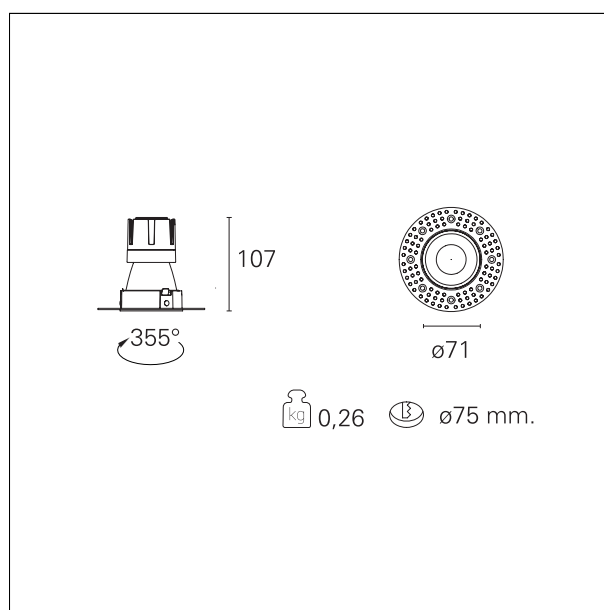

Nemo TL Comfort

RTT22344 - Trimless + Matt Black Reflector - 10 W - 920 lumen / 2700 K / CRI >90

DESCRIPTION

Nemo TL is the trimless series of the Nemo family designed for installations in plasterboard false ceilings with no visible edge. Models up to 24W are equipped with a pre-drilled fixed frame for direct fixing of the luminaire to the false ceiling; The 33W and 42W models are equipped with height-adjustable fixing frame. Nemo TL Comfort is the solution for installations with maximum visual comfort; thanks to its 48 ° cut off, the TL Comfort version of the Nemo series guarantees maximum control of direct glare. The lighting modules are all equipped with the latest generation of LEDs (CRI > 90 and SDCM < 3). The interchangeable secondary reflectors are available in four different satin finishes and allow you to aesthetically characterize the system even after the first installation without changing the lighting performance. The safety cable supplied prevents accidental drops and the "fast plug" connection system to the driver allows quick and safe installation.

Switch **On÷Off**

PRODUCTS CHARACTERISTICS

installation type	trimless recessed
material	Aluminum
Color	Matt black
Power	10 W
Lumen output - Full emission	886 lm
Efficacy	89 lm/W
Diameter	Ø 71 mm.
Dimensions	h 107 mm.
net weight	0,26 kg.

optical compartment IP rate	IP40
recessed compartment IP rate	IP20
IK	IK02

HOLE RECESS DIMENSIONS

hole recess diameter	Ø 75 mm.
----------------------	-----------------

ENERGY CLASSIFICATION

This luminaire contains built-in LED lamps.

luminous effect optic	wide
Beam angle - direct	55°
UGR	≤ 17
Cut Hood	48°

PHOTOMETRIC