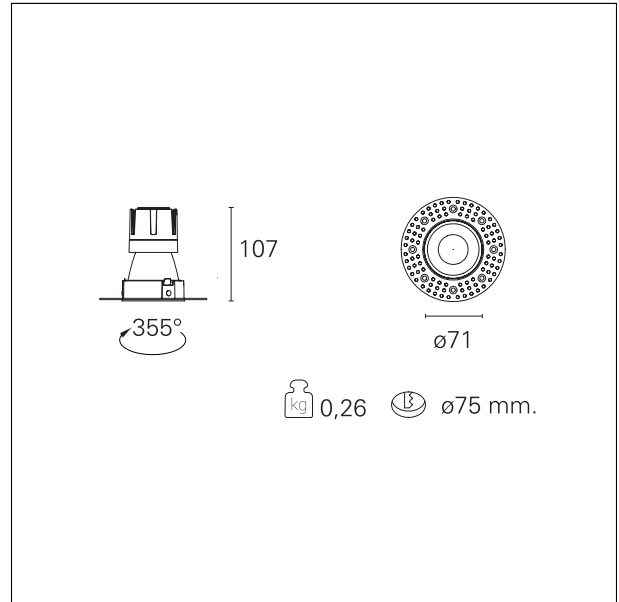

#### DESCRIPTION

Nemo TL is the trimless series of the Nemo family designed for installations in plasterboard false ceilings with no visible edge. Models up to 24W are equipped with a pre-drilled fixed frame for direct fixing of the luminaire to the false ceiling; The 33W and 42W models are equipped with height-adjustable fixing frame. Nemo TL Comfort is the solution for installations with maximum visual comfort; thanks to its 48 ° cut off, the TL Comfort version of the Nemo series guarantees maximum control of direct glare. The lighting modules are all equipped with the latest generation of LEDs (CRI > 90 and SDCM < 3). The interchangeable secondary reflectors are available in four different satin finishes and allow you to aesthetically characterize the system even after the first installation without changing the lighting performance. The safety cable supplied prevents accidental drops and the "fast plug" connection system to the driver allows quick and safe installation.

#### PRODUCTS CHARACTERISTICS

installation type	<b>trimless recessed</b>
material	<b>Aluminum</b>
Color	<b>Matt black</b>
Power	<b>10 W</b>
Lumen output - Full emission	<b>886 lm</b>
Efficacy	<b>89 lm/W</b>
Diameter	<b>Ø 71 mm.</b>
Dimensions	<b>h 107 mm.</b>
net weight	<b>0,26 kg.</b>

#### HOLE RECESS DIMENSIONS

hole recess diameter	<b>Ø 75 mm.</b>
----------------------	-----------------