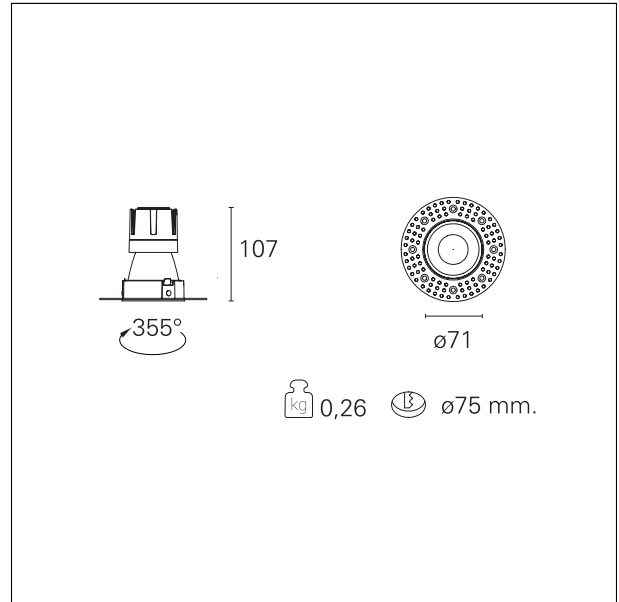

Nemo TL Comfort

RTT22343 - Trimless + Matt Black Reflector - 10 W - 920 lumen / 2700 K / CRI >90

DESCRIPTION

Nemo TL is the trimless series of the Nemo family designed for installations in plasterboard false ceilings with no visible edge. Models up to 24W are equipped with a pre-drilled fixed frame for direct fixing of the luminaire to the false ceiling; The 33W and 42W models are equipped with height-adjustable fixing frame. Nemo TL Comfort is the solution for installations with maximum visual comfort; thanks to its 48 ° cut off, the TL Comfort version of the Nemo series guarantees maximum control of direct glare. The lighting modules are all equipped with the latest generation of LEDs (CRI > 90 and SDCM < 3). The interchangeable secondary reflectors are available in four different satin finishes and allow you to aesthetically characterize the system even after the first installation without changing the lighting performance. The safety cable supplied prevents accidental drops and the "fast plug" connection system to the driver allows quick and safe installation.

Switch **On÷Off**

PRODUCTS CHARACTERISTICS

installation type	trimless recessed
material	Aluminum
Color	Matt black
Power	10 W
Lumen output - Full emission	879 lm
Efficacy	88 lm/W
Diameter	Ø 71 mm.
Dimensions	h 107 mm.
net weight	0,26 kg.

optical compartment IP rate	IP40
recessed compartment IP rate	IP20
IK	IK02

HOLE RECESS DIMENSIONS

hole recess diameter	Ø 75 mm.
----------------------	-----------------

ENERGY CLASSIFICATION

This luminaire contains built-in LED lamps.

luminous effect	flood
optic	38°
Beam angle - direct	38°
UGR	≤ 17
Cut Hood	48°

PHOTOMETRIC