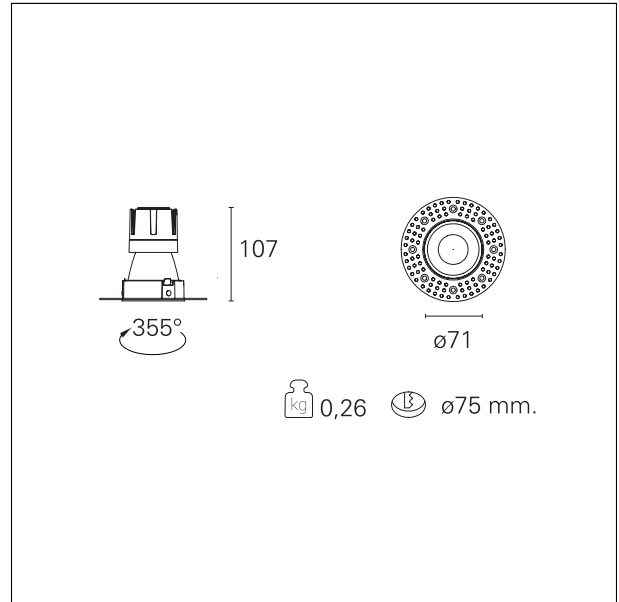

Nemo TL Comfort

RTT22343DM - Trimless + Matt Black Reflector - 10 W - 920 lumen / 2700 K / CRI >90

DESCRIPTION

Nemo TL is the trimless series of the Nemo family designed for installations in plasterboard false ceilings with no visible edge. Models up to 24W are equipped with a pre-drilled fixed frame for direct fixing of the luminaire to the false ceiling; The 33W and 42W models are equipped with height-adjustable fixing frame. Nemo TL Comfort is the solution for installations with maximum visual comfort; thanks to its 48 ° cut off, the TL Comfort version of the Nemo series guarantees maximum control of direct glare. The lighting modules are all equipped with the latest generation of LEDs (CRI > 90 and SDCM < 3). The interchangeable secondary reflectors are available in four different satin finishes and allow you to aesthetically characterize the system even after the first installation without changing the lighting performance. The safety cable supplied prevents accidental drops and the "fast plug" connection system to the driver allows quick and safe installation.

Switch 1...10V / Push

PRODUCTS CHARACTERISTICS

| | |
|------------------------------|--------------------------|
| installation type | trimless recessed |
| material | Aluminum |
| Color | Matt black |
| Power | 10 W |
| Lumen output - Full emission | 879 lm |
| Efficacy | 88 lm/W |
| Diameter | Ø 71 mm. |
| Dimensions | h 107 mm. |
| net weight | 0,26 kg. |

MECHANICAL CHARACTERISTICS

| | |
|------------------------------|-------------|
| optical compartment IP rate | IP40 |
| recessed compartment IP rate | IP20 |
| IK | IK02 |

HOLE RECESS DIMENSIONS

| | |
|----------------------|-----------------|
| hole recess diameter | Ø 75 mm. |
|----------------------|-----------------|