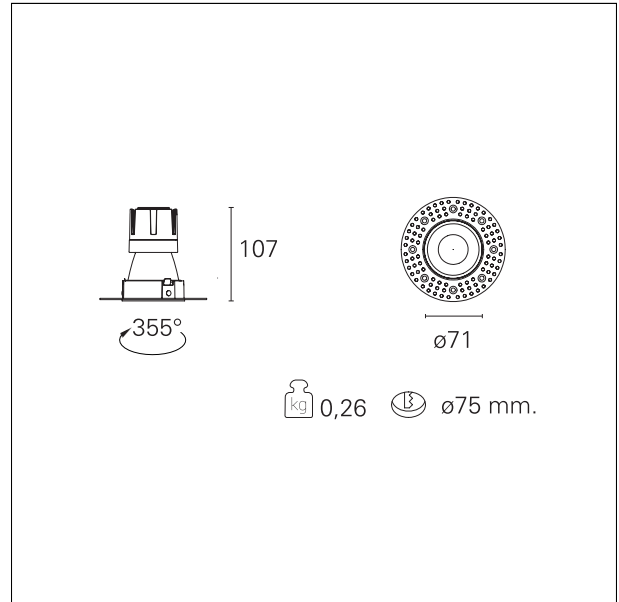

#### DESCRIPTION

Nemo TL is the trimless series of the Nemo family designed for installations in plasterboard false ceilings with no visible edge. Models up to 24W are equipped with a pre-drilled fixed frame for direct fixing of the luminaire to the false ceiling; The 33W and 42W models are equipped with height-adjustable fixing frame. Nemo TL Comfort is the solution for installations with maximum visual comfort; thanks to its 48 ° cut off, the TL Comfort version of the Nemo series guarantees maximum control of direct glare. The lighting modules are all equipped with the latest generation of LEDs (CRI > 90 and SDCM < 3). The interchangeable secondary reflectors are available in four different satin finishes and allow you to aesthetically characterize the system even after the first installation without changing the lighting performance. The safety cable supplied prevents accidental drops and the "fast plug" connection system to the driver allows quick and safe installation.

#### PRODUCTS CHARACTERISTICS

installation type	<b>trimless recessed</b>
material	<b>Aluminum</b>
Color	<b>Matt black</b>
Power	<b>10 W</b>
Lumen output - Full emission	<b>876 lm</b>
Efficacy	<b>88 lm/W</b>
Diameter	<b>Ø 71 mm.</b>
Dimensions	<b>h 107 mm.</b>
net weight	<b>0,26 kg.</b>

#### HOLE RECESS DIMENSIONS

hole recess diameter	<b>Ø 75 mm.</b>
----------------------	-----------------