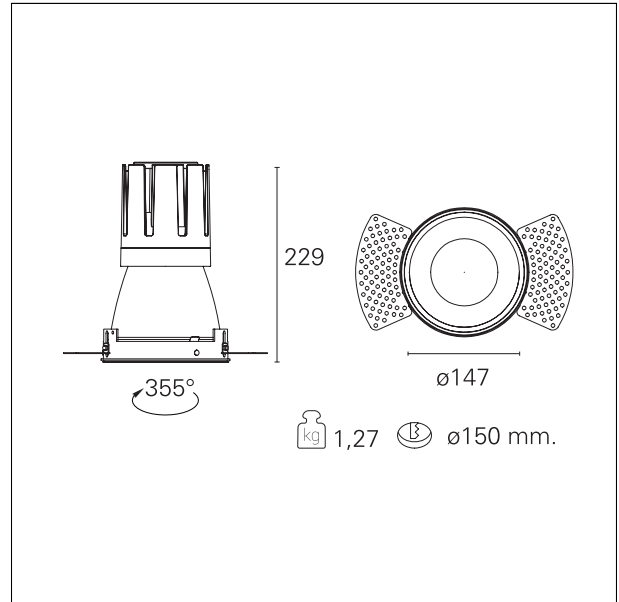

#### DESCRIPTION

Nemo TL is the trimless series of the Nemo family designed for installations in plasterboard false ceilings with no visible edge. Models up to 24W are equipped with a pre-drilled fixed frame for direct fixing of the luminaire to the false ceiling; The 33W and 42W models are equipped with height-adjustable fixing frame. Nemo TL Comfort is the solution for installations with maximum visual comfort; thanks to its 48 ° cut off, the TL Comfort version of the Nemo series guarantees maximum control of direct glare. The lighting modules are all equipped with the latest generation of LEDs (CRI > 90 and SDCM < 3). The interchangeable secondary reflectors are available in four different satin finishes and allow you to aesthetically characterize the system even after the first installation without changing the lighting performance. The safety cable supplied prevents accidental drops and the "fast plug" connection system to the driver allows quick and safe installation.

#### PRODUCTS CHARACTERISTICS

installation type	<b>trimless recessed</b>
material	<b>Aluminum</b>
Color	<b>Matt black</b>
Power	<b>42 W</b>
Lumen output - Full emission	<b>3844 lm</b>
Efficacy	<b>92 lm/W</b>
Diameter	<b>Ø 147 mm.</b>
Dimensions	<b>h 229 mm.</b>
net weight	<b>1,27 kg.</b>

#### HOLE RECESS DIMENSIONS

hole recess diameter	<b>Ø 150 mm.</b>
----------------------	------------------