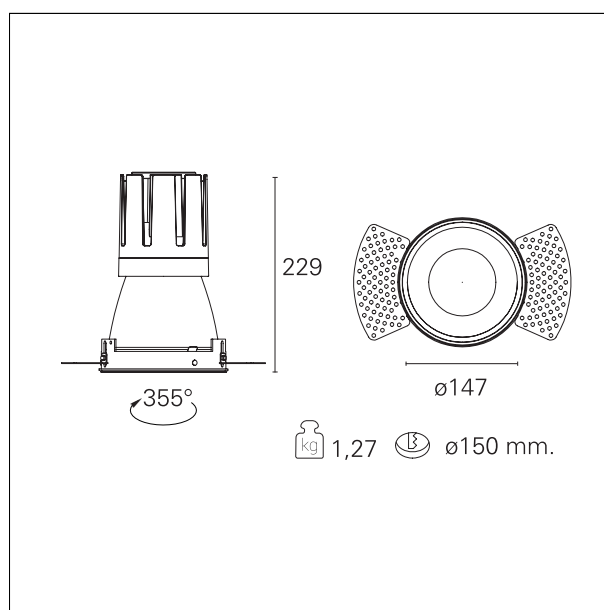

#### DESCRIPTION

Nemo TL is the trimless series of the Nemo family designed for installations in plasterboard false ceilings with no visible edge. Models up to 24W are equipped with a pre-drilled fixed frame for direct fixing of the luminaire to the false ceiling; The 33W and 42W models are equipped with height-adjustable fixing frame. Nemo TL Comfort is the solution for installations with maximum visual comfort; thanks to its 48 ° cut off, the TL Comfort version of the Nemo series guarantees maximum control of direct glare. The lighting modules are all equipped with the latest generation of LEDs (CRI > 90 and SDCM < 3). The interchangeable secondary reflectors are available in four different satin finishes and allow you to aesthetically characterize the system even after the first installation without changing the lighting performance. The safety cable supplied prevents accidental drops and the "fast plug" connection system to the driver allows quick and safe installation.

#### PRODUCTS CHARACTERISTICS

installation type	<b>trimless recessed</b>
material	<b>Aluminum</b>
Color	<b>Matt black</b>
Power	<b>42 W</b>
Lumen output - Full emission	<b>3786 lm</b>
Efficacy	<b>90 lm/W</b>
Diameter	<b>Ø 147 mm.</b>
Dimensions	<b>h 229 mm.</b>
net weight	<b>1,27 kg.</b>

#### HOLE RECESS DIMENSIONS

hole recess diameter	<b>Ø 150 mm.</b>
----------------------	------------------