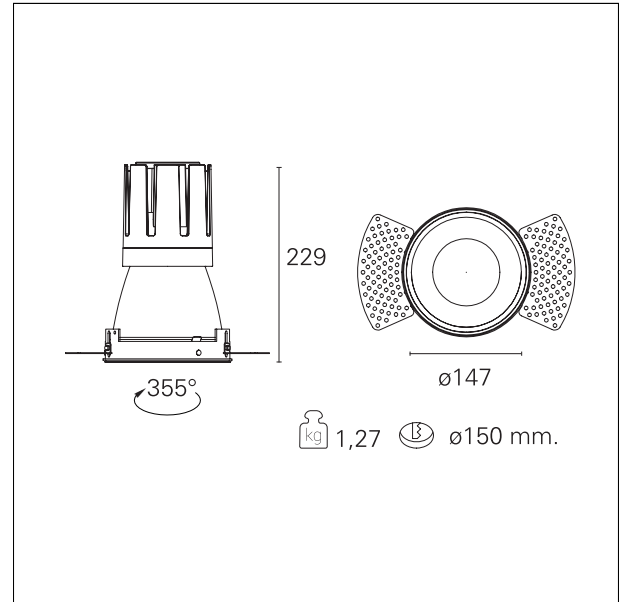

Nemo TL Comfort

RTT22338 - Trimless + Matt Black Reflector - 42 W - 3800 lumen / 4000 K / CRI >90

DESCRIPTION

Nemo TL is the trimless series of the Nemo family designed for installations in plasterboard false ceilings with no visible edge. Models up to 24W are equipped with a pre-drilled fixed frame for direct fixing of the luminaire to the false ceiling; The 33W and 42W models are equipped with height-adjustable fixing frame. Nemo TL Comfort is the solution for installations with maximum visual comfort; thanks to its 48 ° cut off, the TL Comfort version of the Nemo series guarantees maximum control of direct glare. The lighting modules are all equipped with the latest generation of LEDs (CRI > 90 and SDCM < 3). The interchangeable secondary reflectors are available in four different satin finishes and allow you to aesthetically characterize the system even after the first installation without changing the lighting performance. The safety cable supplied prevents accidental drops and the "fast plug" connection system to the driver allows quick and safe installation.

Switch **On÷Off**

PRODUCTS CHARACTERISTICS

installation type	trimless recessed
material	Aluminum
Color	Matt black
Power	42 W
Lumen output - Full emission	3834 lm
Efficacy	91 lm/W
Diameter	Ø 147 mm.
Dimensions	h 229 mm.
net weight	1,27 kg.

optical compartment IP rate	IP40
recessed compartment IP rate	IP20
IK	IK02

HOLE RECESS DIMENSIONS

hole recess diameter	Ø 150 mm.
----------------------	------------------

ENERGY CLASSIFICATION

This luminaire contains built-in LED lamps.

luminous effect	flood
optic	38°
Beam angle - direct	38°
UGR	≤ 17
Cut Hood	48°

PHOTOMETRIC