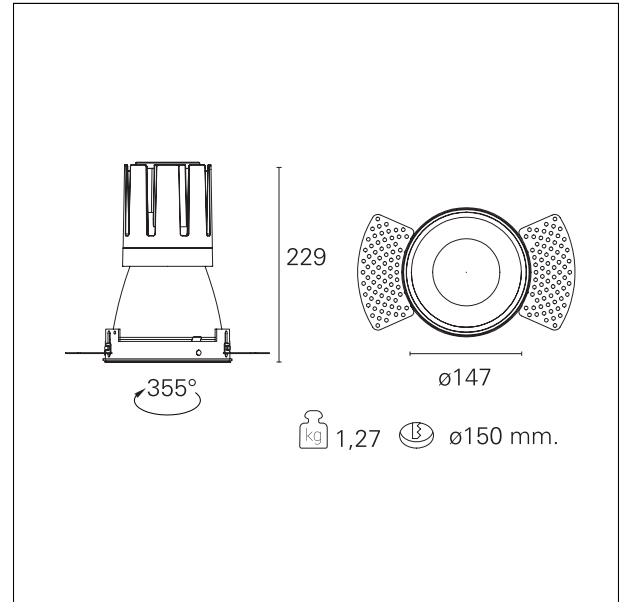

Nemo TL Comfort

RTT22338DM - Trimless + Matt Black Reflector - 42 W - 3800 lumen / 4000 K / CRI >90

DESCRIPTION

Nemo TL is the trimless series of the Nemo family designed for installations in plasterboard false ceilings with no visible edge. Models up to 24W are equipped with a pre-drilled fixed frame for direct fixing of the luminaire to the false ceiling; The 33W and 42W models are equipped with height-adjustable fixing frame. Nemo TL Comfort is the solution for installations with maximum visual comfort; thanks to its 48 ° cut off, the TL Comfort version of the Nemo series guarantees maximum control of direct glare. The lighting modules are all equipped with the latest generation of LEDs (CRI > 90 and SDCM < 3). The interchangeable secondary reflectors are available in four different satin finishes and allow you to aesthetically characterize the system even after the first installation without changing the lighting performance. The safety cable supplied prevents accidental drops and the "fast plug" connection system to the driver allows quick and safe installation.

Switch 1...10V / Push

PRODUCTS CHARACTERISTICS

installation type	trimless recessed
material	Aluminum
Color	Matt black
Power	42 W
Lumen output - Full emission	3834 lm
Efficacy	91 lm/W
Diameter	Ø 147 mm.
Dimensions	h 229 mm.
net weight	1,27 kg.

optical compartment IP rate	IP40
recessed compartment IP rate	IP20
IK	IK02

HOLE RECESS DIMENSIONS

hole recess diameter	Ø 150 mm.
----------------------	------------------

ENERGY CLASSIFICATION

This luminaire contains built-in LED lamps.

RTT22338DM - Trimless + Matt Black Reflector - 42 W - 3800 lumen / 4000 K / CRI >90

luminous effect	flood
optic	38°
Beam angle - direct	38°
UGR	≤ 17
Cut Hood	48°

PHOTOMETRIC