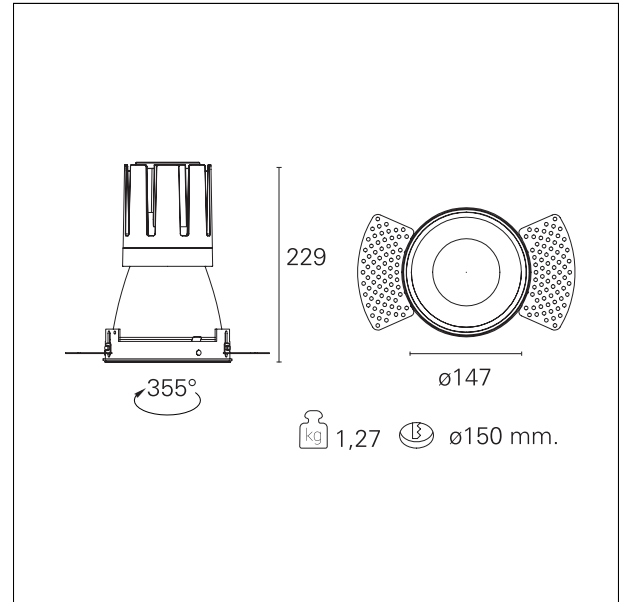

#### DESCRIPTION

Nemo TL is the trimless series of the Nemo family designed for installations in plasterboard false ceilings with no visible edge. Models up to 24W are equipped with a pre-drilled fixed frame for direct fixing of the luminaire to the false ceiling; The 33W and 42W models are equipped with height-adjustable fixing frame. Nemo TL Comfort is the solution for installations with maximum visual comfort; thanks to its 48 ° cut off, the TL Comfort version of the Nemo series guarantees maximum control of direct glare. The lighting modules are all equipped with the latest generation of LEDs (CRI > 90 and SDCM < 3). The interchangeable secondary reflectors are available in four different satin finishes and allow you to aesthetically characterize the system even after the first installation without changing the lighting performance. The safety cable supplied prevents accidental drops and the "fast plug" connection system to the driver allows quick and safe installation.

#### PRODUCTS CHARACTERISTICS

installation type	<b>trimless recessed</b>
material	<b>Aluminum</b>
Color	<b>Matt black</b>
Power	<b>42 W</b>
Lumen output - Full emission	<b>3834 lm</b>
Efficacy	<b>91 lm/W</b>
Diameter	<b>Ø 147 mm.</b>
Dimensions	<b>h 229 mm.</b>
net weight	<b>1,27 kg.</b>

#### HOLE RECESS DIMENSIONS

hole recess diameter	<b>Ø 150 mm.</b>
----------------------	------------------