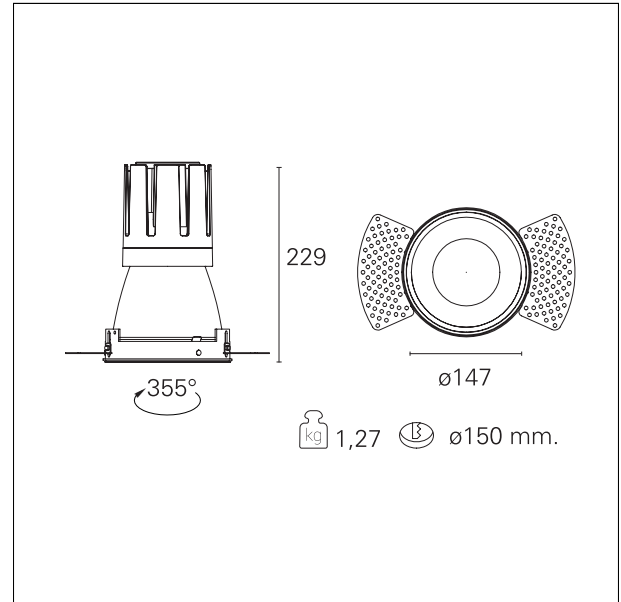

#### DESCRIPTION

Nemo TL is the trimless series of the Nemo family designed for installations in plasterboard false ceilings with no visible edge. Models up to 24W are equipped with a pre-drilled fixed frame for direct fixing of the luminaire to the false ceiling; The 33W and 42W models are equipped with height-adjustable fixing frame. Nemo TL Comfort is the solution for installations with maximum visual comfort; thanks to its 48 ° cut off, the TL Comfort version of the Nemo series guarantees maximum control of direct glare. The lighting modules are all equipped with the latest generation of LEDs (CRI > 90 and SDCM < 3). The interchangeable secondary reflectors are available in four different satin finishes and allow you to aesthetically characterize the system even after the first installation without changing the lighting performance. The safety cable supplied prevents accidental drops and the "fast plug" connection system to the driver allows quick and safe installation.

#### PRODUCTS CHARACTERISTICS

installation type	<b>trimless recessed</b>
material	<b>Aluminum</b>
Color	<b>Matt black</b>
Power	<b>42 W</b>
Lumen output - Full emission	<b>3824 lm</b>
Efficacy	<b>91 lm/W</b>
Diameter	<b>Ø 147 mm.</b>
Dimensions	<b>h 229 mm.</b>
net weight	<b>1,27 kg.</b>

#### HOLE RECESS DIMENSIONS

hole recess diameter	<b>Ø 150 mm.</b>
----------------------	------------------