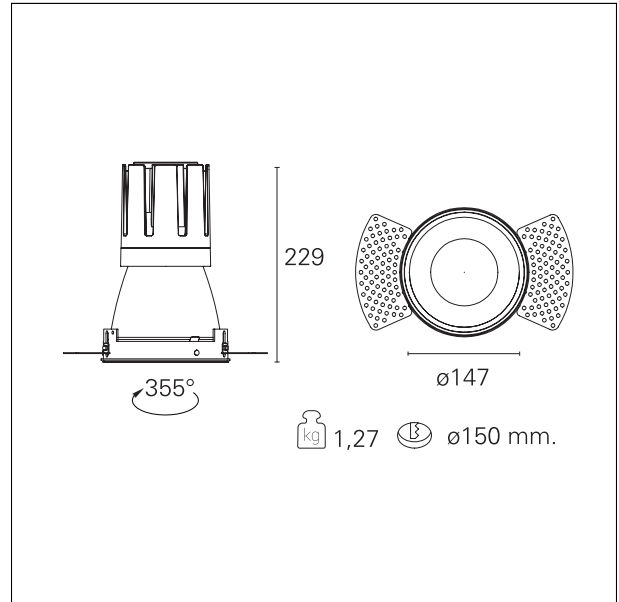

#### DESCRIPTION

Nemo TL is the trimless series of the Nemo family designed for installations in plasterboard false ceilings with no visible edge. Models up to 24W are equipped with a pre-drilled fixed frame for direct fixing of the luminaire to the false ceiling; The 33W and 42W models are equipped with height-adjustable fixing frame. Nemo TL Comfort is the solution for installations with maximum visual comfort; thanks to its 48 ° cut off, the TL Comfort version of the Nemo series guarantees maximum control of direct glare. The lighting modules are all equipped with the latest generation of LEDs (CRI > 90 and SDCM < 3). The interchangeable secondary reflectors are available in four different satin finishes and allow you to aesthetically characterize the system even after the first installation without changing the lighting performance. The safety cable supplied prevents accidental drops and the "fast plug" connection system to the driver allows quick and safe installation.

#### PRODUCTS CHARACTERISTICS

installation type	<b>trimless recessed</b>
material	<b>Aluminum</b>
Color	<b>Matt black</b>
Power	<b>42 W</b>
Lumen output - Full emission	<b>3772 lm</b>
Efficacy	<b>90 lm/W</b>
Diameter	<b>Ø 147 mm.</b>
Dimensions	<b>h 229 mm.</b>
net weight	<b>1,27 kg.</b>

#### HOLE RECESS DIMENSIONS

hole recess diameter	<b>Ø 150 mm.</b>
----------------------	------------------