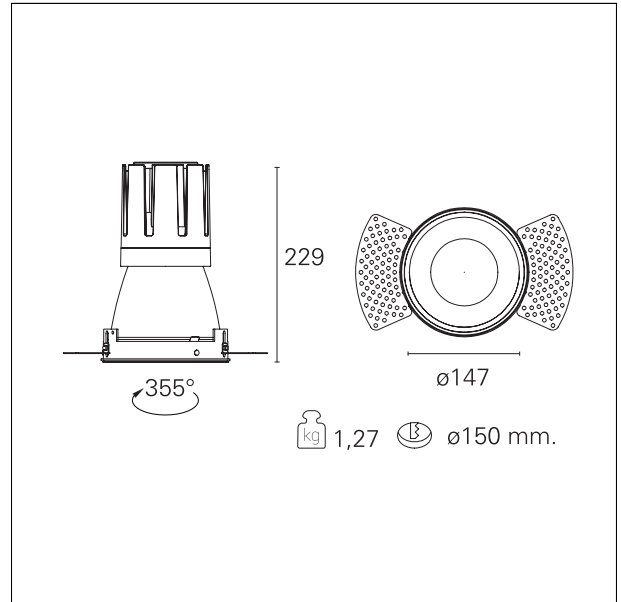

#### DESCRIPTION

Nemo TL is the trimless series of the Nemo family designed for installations in plasterboard false ceilings with no visible edge. Models up to 24W are equipped with a pre-drilled fixed frame for direct fixing of the luminaire to the false ceiling; The 33W and 42W models are equipped with height-adjustable fixing frame. Nemo TL Comfort is the solution for installations with maximum visual comfort; thanks to its 48 ° cut off, the TL Comfort version of the Nemo series guarantees maximum control of direct glare. The lighting modules are all equipped with the latest generation of LEDs (CRI > 90 and SDCM < 3). The interchangeable secondary reflectors are available in four different satin finishes and allow you to aesthetically characterize the system even after the first installation without changing the lighting performance. The safety cable supplied prevents accidental drops and the "fast plug" connection system to the driver allows quick and safe installation.

#### PRODUCTS CHARACTERISTICS

installation type	<b>trimless recessed</b>
material	<b>Aluminum</b>
Color	<b>Matt black</b>
Power	<b>42 W</b>
Lumen output - Full emission	<b>3806 lm</b>
Efficacy	<b>91 lm/W</b>
Diameter	<b>Ø 147 mm.</b>
Dimensions	<b>h 229 mm.</b>
net weight	<b>1,27 kg.</b>

#### HOLE RECESS DIMENSIONS

hole recess diameter	<b>Ø 150 mm.</b>
----------------------	------------------