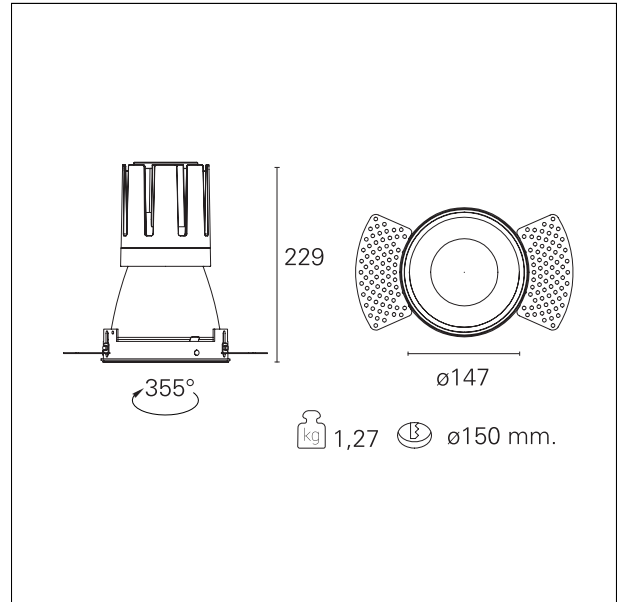

#### DESCRIPTION

Nemo TL is the trimless series of the Nemo family designed for installations in plasterboard false ceilings with no visible edge. Models up to 24W are equipped with a pre-drilled fixed frame for direct fixing of the luminaire to the false ceiling; The 33W and 42W models are equipped with height-adjustable fixing frame. Nemo TL Comfort is the solution for installations with maximum visual comfort; thanks to its 48 ° cut off, the TL Comfort version of the Nemo series guarantees maximum control of direct glare. The lighting modules are all equipped with the latest generation of LEDs (CRI > 90 and SDCM < 3). The interchangeable secondary reflectors are available in four different satin finishes and allow you to aesthetically characterize the system even after the first installation without changing the lighting performance. The safety cable supplied prevents accidental drops and the "fast plug" connection system to the driver allows quick and safe installation.

#### PRODUCTS CHARACTERISTICS

installation type	<b>trimless recessed</b>
material	<b>Aluminum</b>
Color	<b>Matt black</b>
Power	<b>42 W</b>
Lumen output - Full emission	<b>3768 lm</b>
Efficacy	<b>90 lm/W</b>
Diameter	<b>Ø 147 mm.</b>
Dimensions	<b>h 229 mm.</b>
net weight	<b>1,27 kg.</b>

#### HOLE RECESS DIMENSIONS

hole recess diameter	<b>Ø 150 mm.</b>
----------------------	------------------