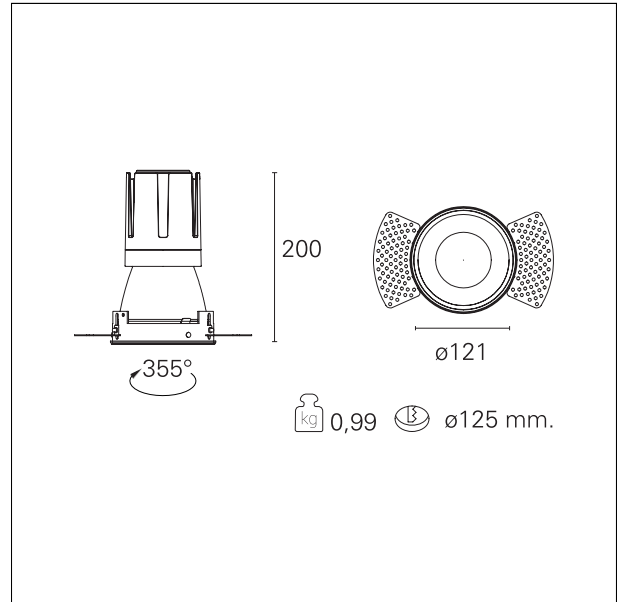

Nemo TL Comfort

RTT22332 - Trimless + Matt Black Reflector - 33 W - 3100 lumen / 4000 K / CRI >90

DESCRIPTION

Nemo TL is the trimless series of the Nemo family designed for installations in plasterboard false ceilings with no visible edge. Models up to 24W are equipped with a pre-drilled fixed frame for direct fixing of the luminaire to the false ceiling; The 33W and 42W models are equipped with height-adjustable fixing frame. Nemo TL Comfort is the solution for installations with maximum visual comfort; thanks to its 48 ° cut off, the TL Comfort version of the Nemo series guarantees maximum control of direct glare. The lighting modules are all equipped with the latest generation of LEDs (CRI > 90 and SDCM < 3). The interchangeable secondary reflectors are available in four different satin finishes and allow you to aesthetically characterize the system even after the first installation without changing the lighting performance. The safety cable supplied prevents accidental drops and the "fast plug" connection system to the driver allows quick and safe installation.

Switch **On÷Off**

PRODUCTS CHARACTERISTICS

installation type	trimless recessed
material	Aluminum
Color	Matt black
Power	33 W
Lumen output - Full emission	3098 lm
Efficacy	94 lm/W
Diameter	Ø 121 mm.
Dimensions	h 200 mm.
net weight	0,99 kg.

optical compartment IP rate	IP40
recessed compartment IP rate	IP20
IK	IK02

HOLE RECESS DIMENSIONS

hole recess diameter	Ø 125 mm.
----------------------	------------------

ENERGY CLASSIFICATION

This luminaire contains built-in LED lamps.

luminous effect optic	wide
Beam angle - direct	55°
UGR	≤ 17
Cut Hood	48°

PHOTOMETRIC