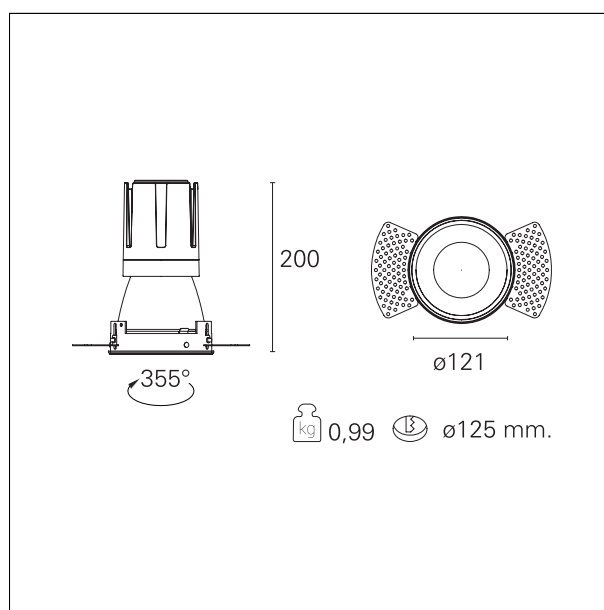

#### DESCRIPTION

Nemo TL is the trimless series of the Nemo family designed for installations in plasterboard false ceilings with no visible edge. Models up to 24W are equipped with a pre-drilled fixed frame for direct fixing of the luminaire to the false ceiling; The 33W and 42W models are equipped with height-adjustable fixing frame. Nemo TL Comfort is the solution for installations with maximum visual comfort; thanks to its 48 ° cut off, the TL Comfort version of the Nemo series guarantees maximum control of direct glare. The lighting modules are all equipped with the latest generation of LEDs (CRI > 90 and SDCM < 3). The interchangeable secondary reflectors are available in four different satin finishes and allow you to aesthetically characterize the system even after the first installation without changing the lighting performance. The safety cable supplied prevents accidental drops and the "fast plug" connection system to the driver allows quick and safe installation.

#### PRODUCTS CHARACTERISTICS

installation type	<b>trimless recessed</b>
material	<b>Aluminum</b>
Color	<b>Matt black</b>
Power	<b>33 W</b>
Lumen output - Full emission	<b>3098 lm</b>
Efficacy	<b>94 lm/W</b>
Diameter	<b>Ø 121 mm.</b>
Dimensions	<b>h 200 mm.</b>
net weight	<b>0,99 kg.</b>

#### HOLE RECESS DIMENSIONS

hole recess diameter	<b>Ø 125 mm.</b>
----------------------	------------------